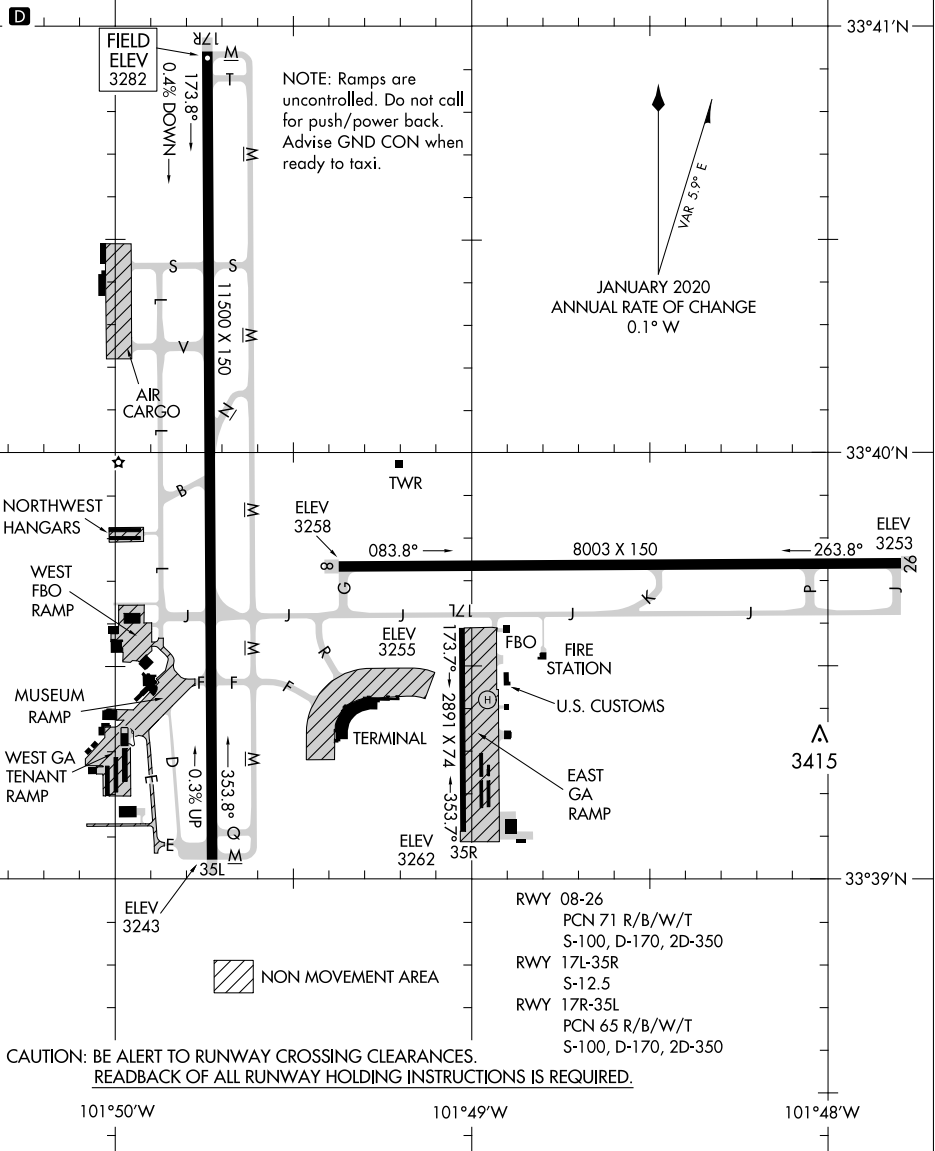

AIRPORT DIAGRAM

LUBBOCK PRESTON SMITH INTL (LBB)

AL-241 (FAA)

LUBBOCK, TEXAS

ATIS
 125.3 270.275
 LUBBOCK TOWER
 120.5 239.3
 GND CON
 121.9 348.6
 CLNC DEL
 125.8 281.55

SC-2, 16 JUN 2022 to 14 JUL 2022

SC-2, 16 JUN 2022 to 14 JUL 2022

AIRPORT DIAGRAM

LUBBOCK, TEXAS
LUBBOCK PRESTON SMITH INTL (LBB)