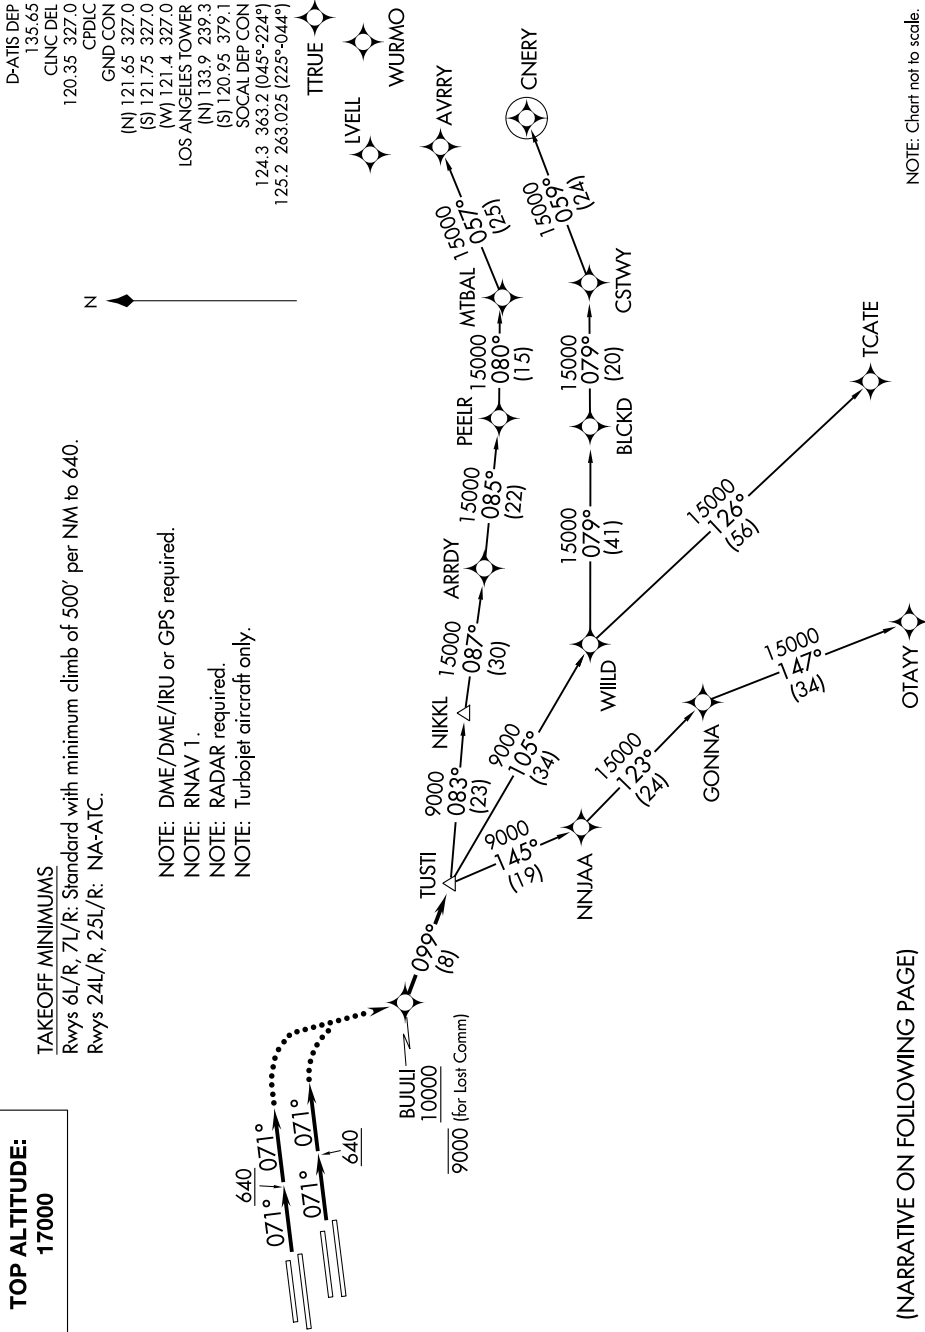

TUSTI TWO DEPARTURE (RNAV)

AL-237 (FAA)

LOS ANGELES INTL (LAX)
LOS ANGELES, CALIFORNIA

(NARRATIVE ON FOLLOWING PAGE)

TUSTI TWO DEPARTURE (RNAV)

LOS ANGELES, CALIFORNIA
LOS ANGELES INTL (LAX)