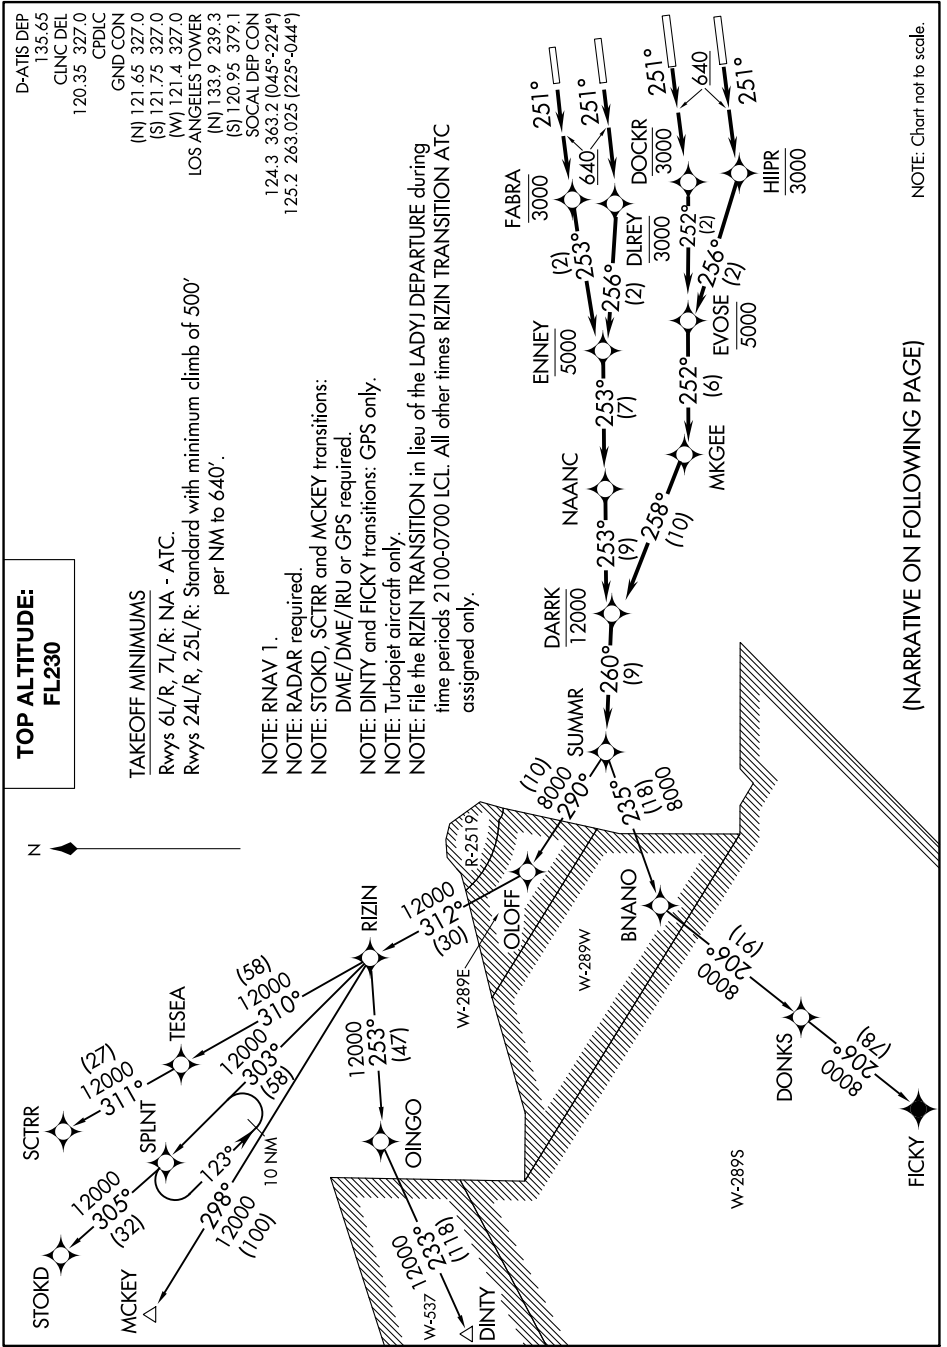

SUMMR TWO DEPARTURE (RNAV)

AL-237 (FAA)

LOS ANGELES INTL (LAX)
LOS ANGELES, CALIFORNIA

SW-3, 16 JUN 2022 to 14 JUL 2022

SUMMR TWO DEPARTURE (RNAV)

LOS ANGELES, CALIFORNIA
LOS ANGELES INTL (LAX)

SW-3, 16 JUN 2022 to 14 JUL 2022