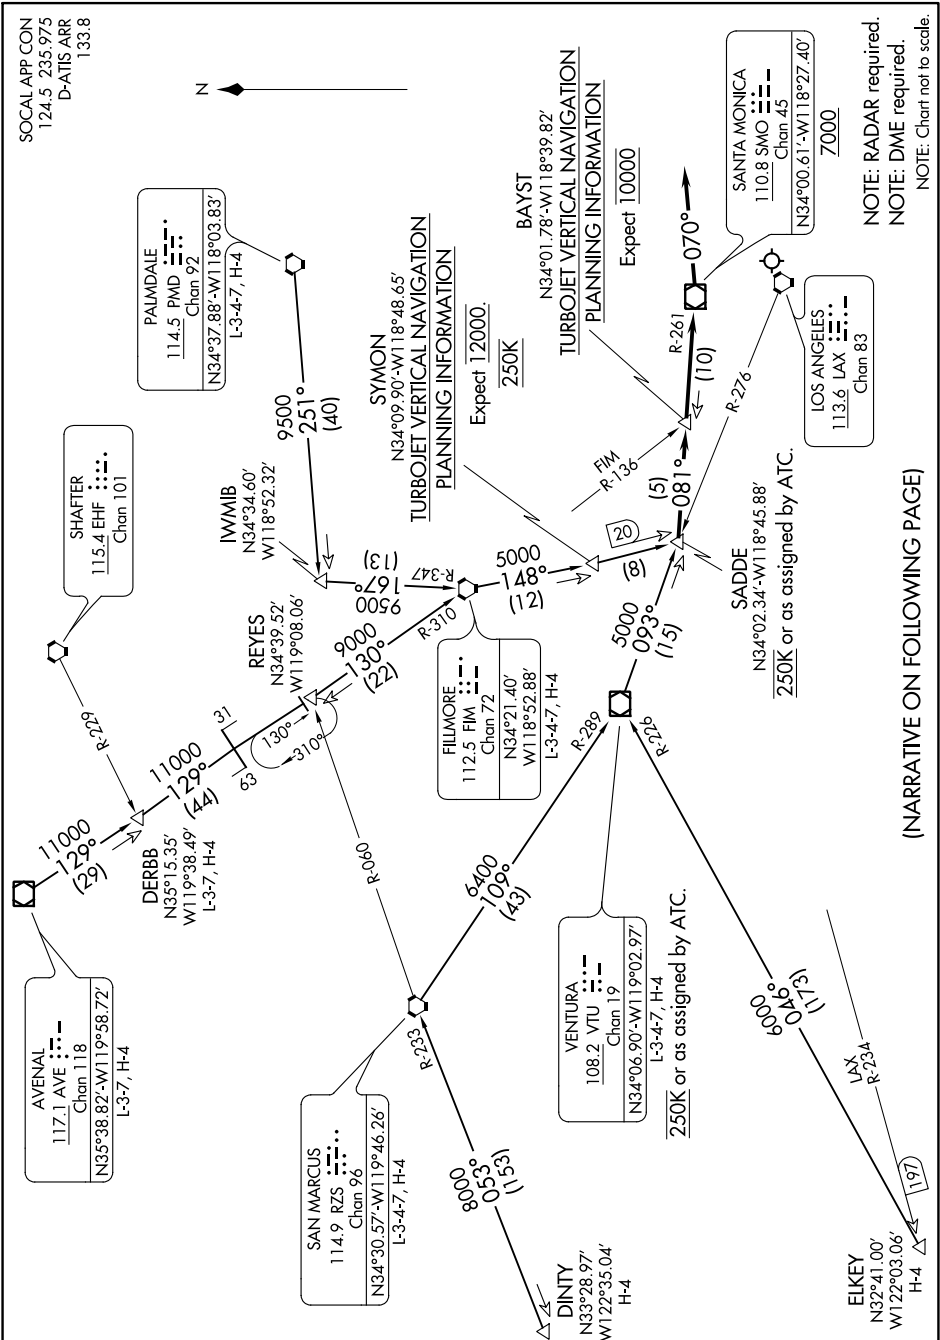

SADDE EIGHT ARRIVAL

AL-237 (FAA)

LOS ANGELES INTL (LAX)

LOS ANGELES, CALIFORNIA

SW-3, 16 JUN 2022 to 14 JUL 2022

NOTE: RADAR required.
NOTE: DME required.
NOTE: Chart not to scale.

(NARRATIVE ON FOLLOWING PAGE)

SADDE EIGHT ARRIVAL

LOS ANGELES, CALIFORNIA

LOS ANGELES INTL (LAX)

SW-3, 16 JUN 2022 to 14 JUL 2022