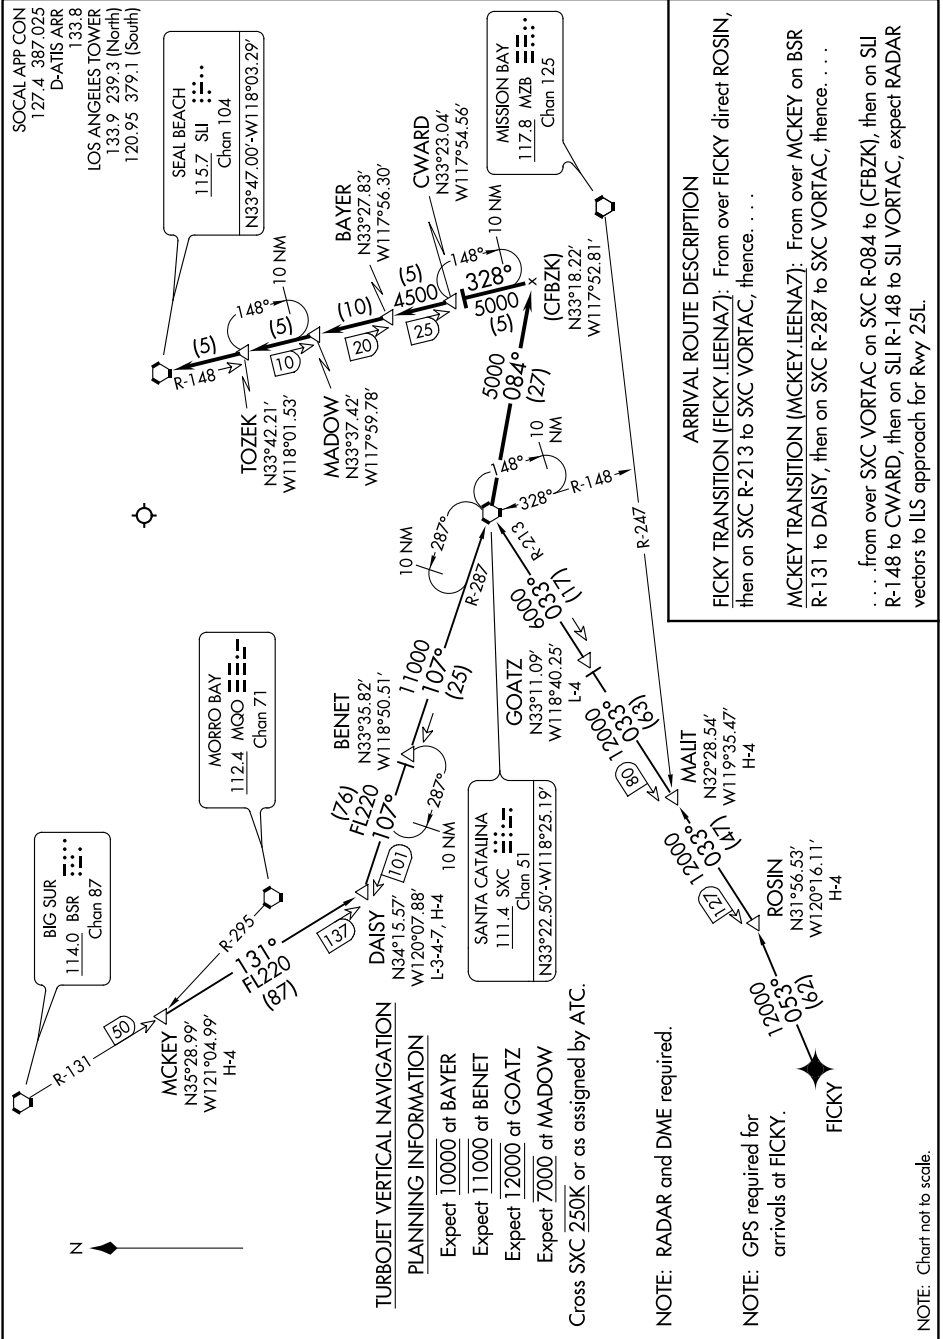

LEENA SEVEN ARRIVAL

AL-237 (FAA)

LOS ANGELES INTL (LAX)
LOS ANGELES, CALIFORNIA

SW-3, 16 JUN 2022 to 14 JUL 2022

SW-3, 16 JUN 2022 to 14 JUL 2022

LEENA SEVEN ARRIVAL

LOS ANGELES, CALIFORNIA
LOS ANGELES INTL (LAX)