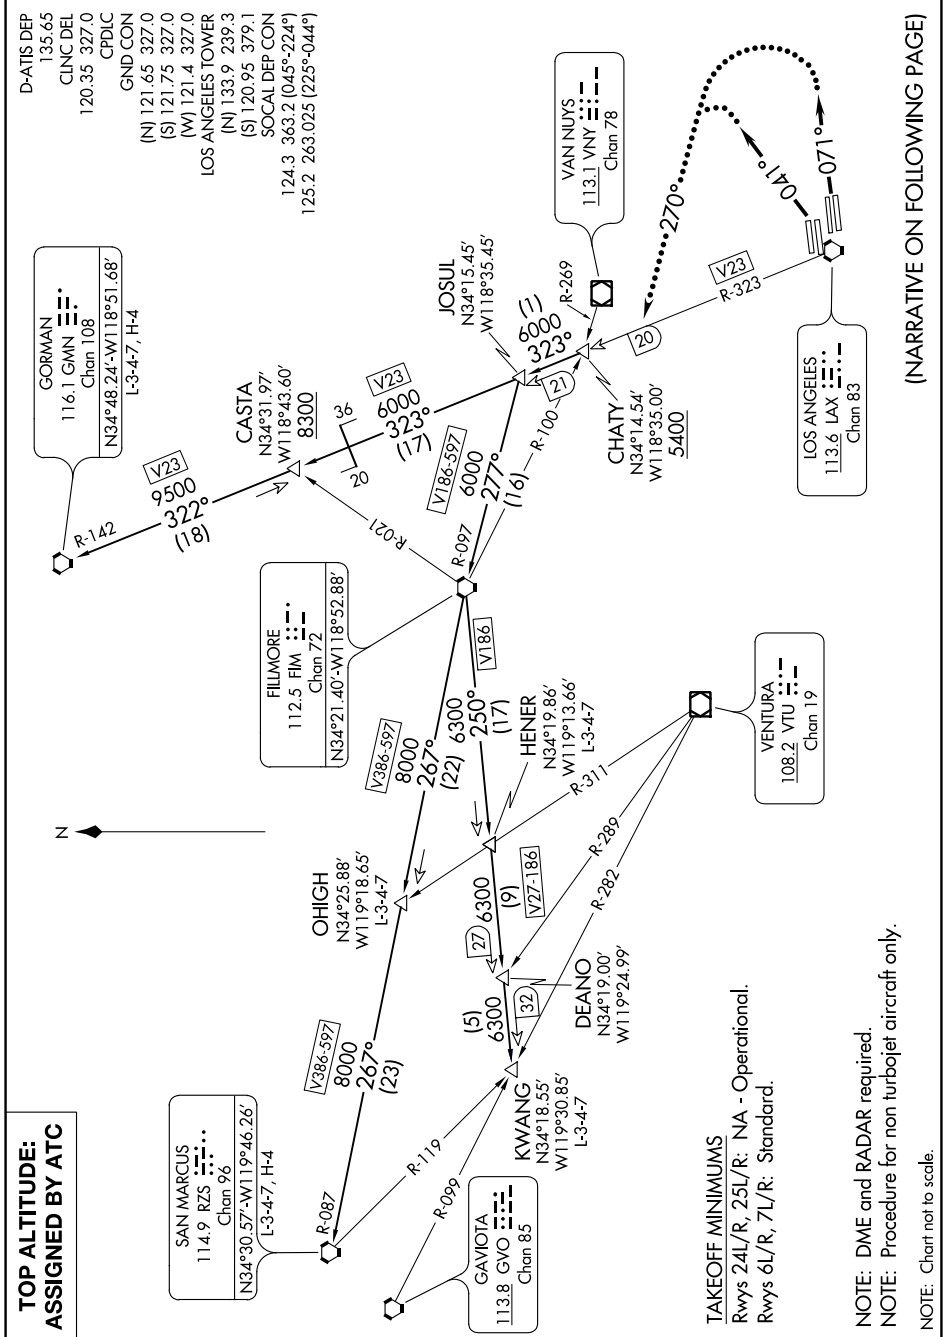

(CHATY5.CHATY) 17229
CHATY FIVE DEPARTURE

AL-237 (FAA)

LOS ANGELES INTL (LAX)
 LOS ANGELES, CALIFORNIA

SW-3, 16 JUN 2022 to 14 JUL 2022

(CHATY5.CHATY) 27APR17
CHATY FIVE DEPARTURE

LOS ANGELES, CALIFORNIA
 LOS ANGELES INTL (LAX)

SW-3, 16 JUN 2022 to 14 JUL 2022

(NARRATIVE ON FOLLOWING PAGE)

D-ATIS DEP 135.65
 CLNC DEL 120.35 327.0
 CPDLC
 GND CON (N) 121.65 327.0
 (S) 121.75 327.0
 (W) 121.4 327.0
 LOS ANGELES TOWER (N) 133.9 239.3
 (S) 120.95 379.1
 SOCIAL DEP CON 124.3 363.2 [045°-224°]
 125.2 263.025 [225°-044°]

LOS ANGELES
 113.6 LAX
 Chan 83

VENTURA
 108.2 VTU
 Chan 19

GAVIOTA
 113.8 GVO
 Chan 85

OHIO
 N34°25.88'
 W119°18.65'
 L-3-4-7

DEANO
 N34°19.00'
 W119°24.99'

KWANG
 N34°18.55'
 W119°30.85'
 L-3-4-7

HENER
 N34°19.86'
 W119°13.66'
 L-3-4-7

JOSUL
 N34°15.45'
 W118°35.45'

CASTA
 N34°31.97'
 W118°43.60'
 8300

CHATY
 N34°14.54'
 W118°35.00'
 5400