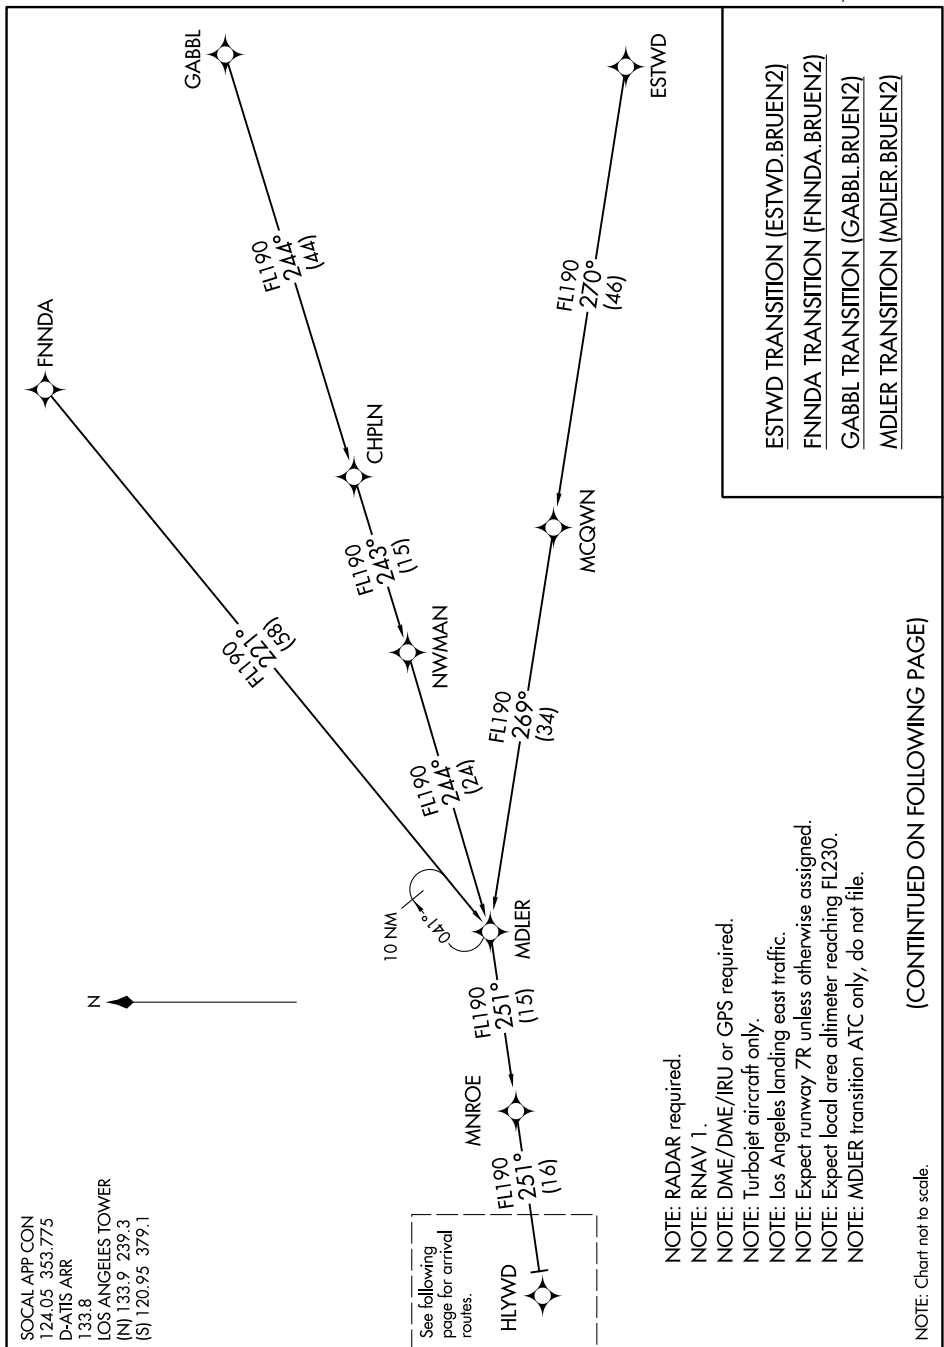

BRUEN TWO ARRIVAL (RNAV) Transition Routes

SW-3, 16 JUN 2022 to 14 JUL 2022

SW-3, 16 JUN 2022 to 14 JUL 2022