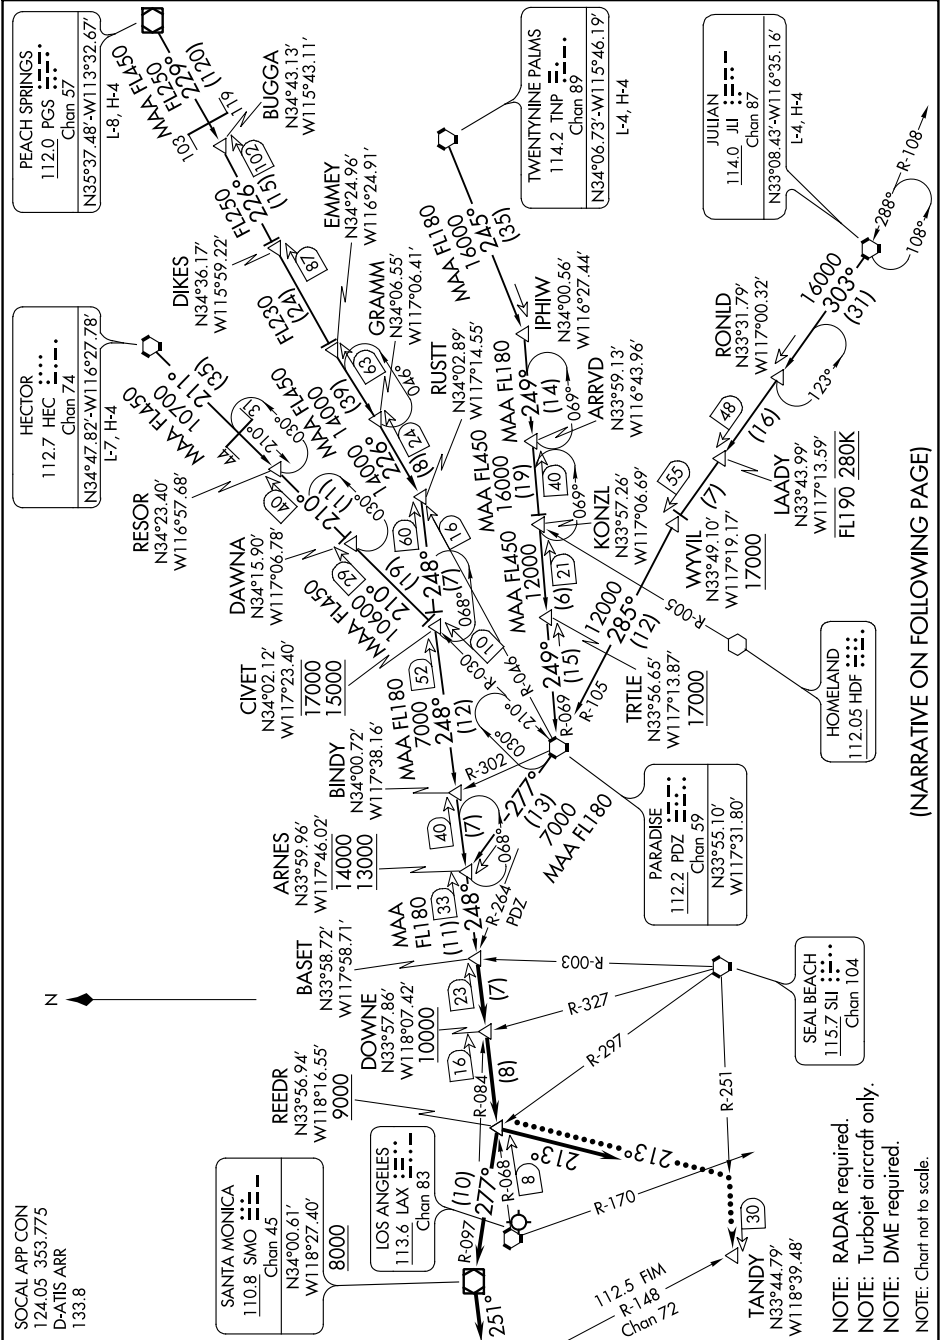

BASET FIVE ARRIVAL

AL-237 (FAA)

LOS ANGELES INTL (LAX)
LOS ANGELES, CALIFORNIA

SW-3, 16 JUN 2022 to 14 JUL 2022

(NARRATIVE ON FOLLOWING PAGE)

SW-3, 16 JUN 2022 to 14 JUL 2022

BASET FIVE ARRIVAL

LOS ANGELES, CALIFORNIA
LOS ANGELES INTL (LAX)