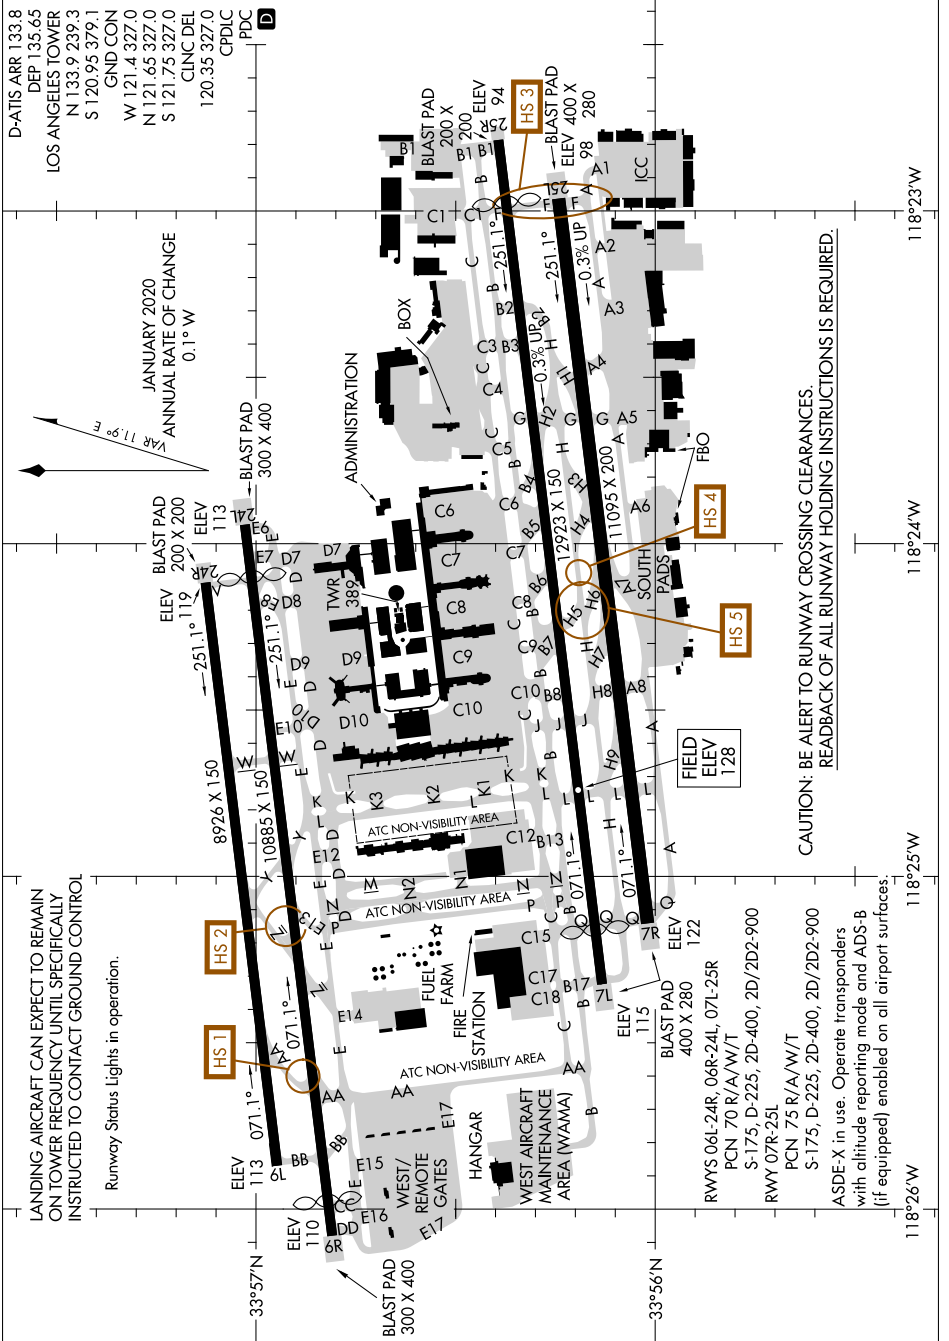

AIRPORT DIAGRAM

AL-237 (FAA)

LOS ANGELES INTL (LAX)
LOS ANGELES, CALIFORNIA

SW-3, 16 JUN 2022 to 14 JUL 2022

AIRPORT DIAGRAM

LOS ANGELES, CALIFORNIA
LOS ANGELES INTL (LAX)

SW-3, 16 JUN 2022 to 14 JUL 2022