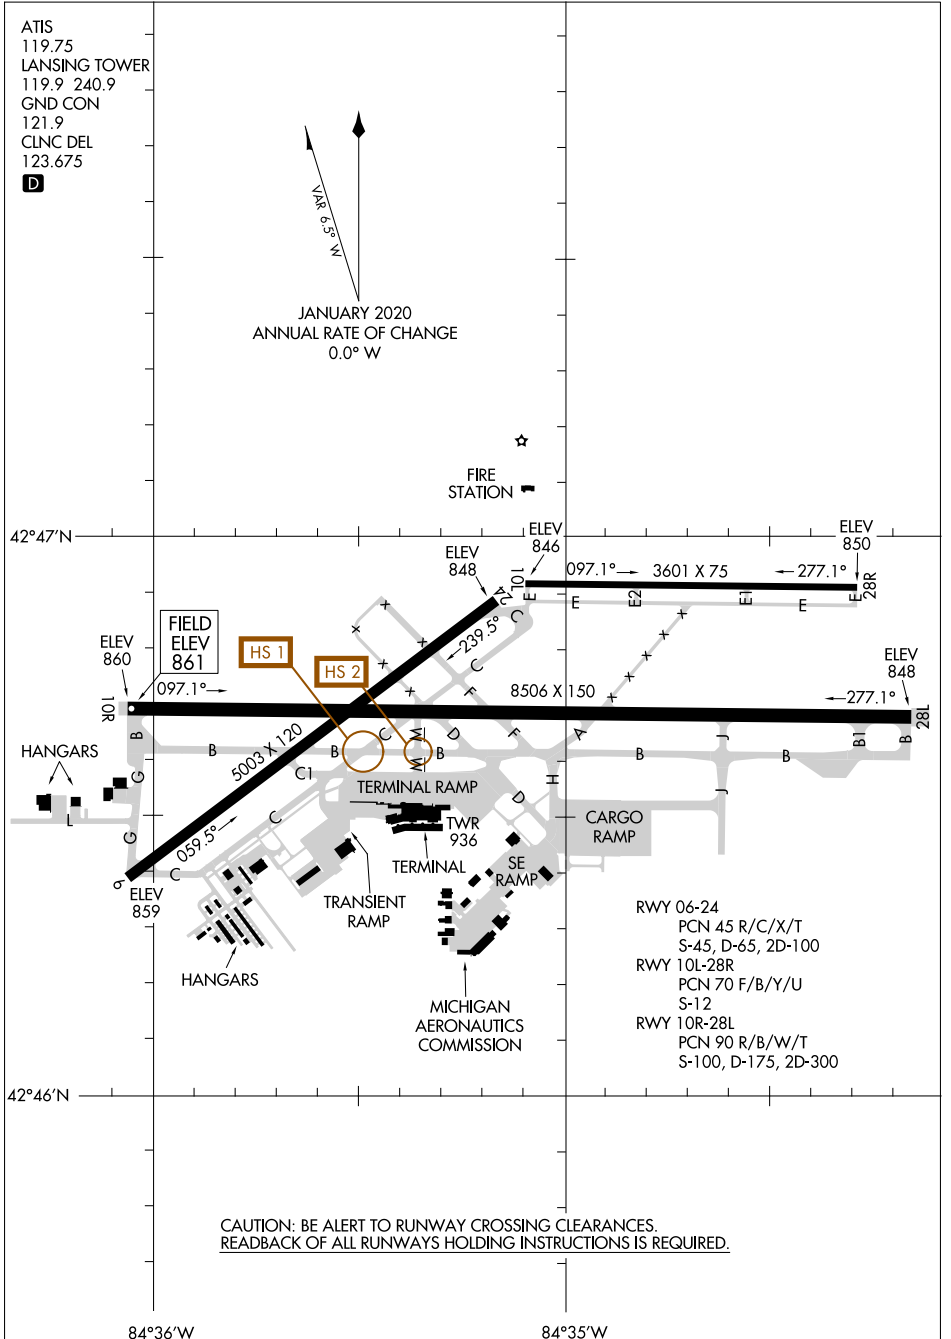

# AIRPORT DIAGRAM

AL-224 (FAA)

CAPITAL REGION INTL (L.A.N)  
LANSING, MICHIGAN

EC-1, 16 JUN 2022 to 14 JUL 2022

EC-1, 16 JUN 2022 to 14 JUL 2022