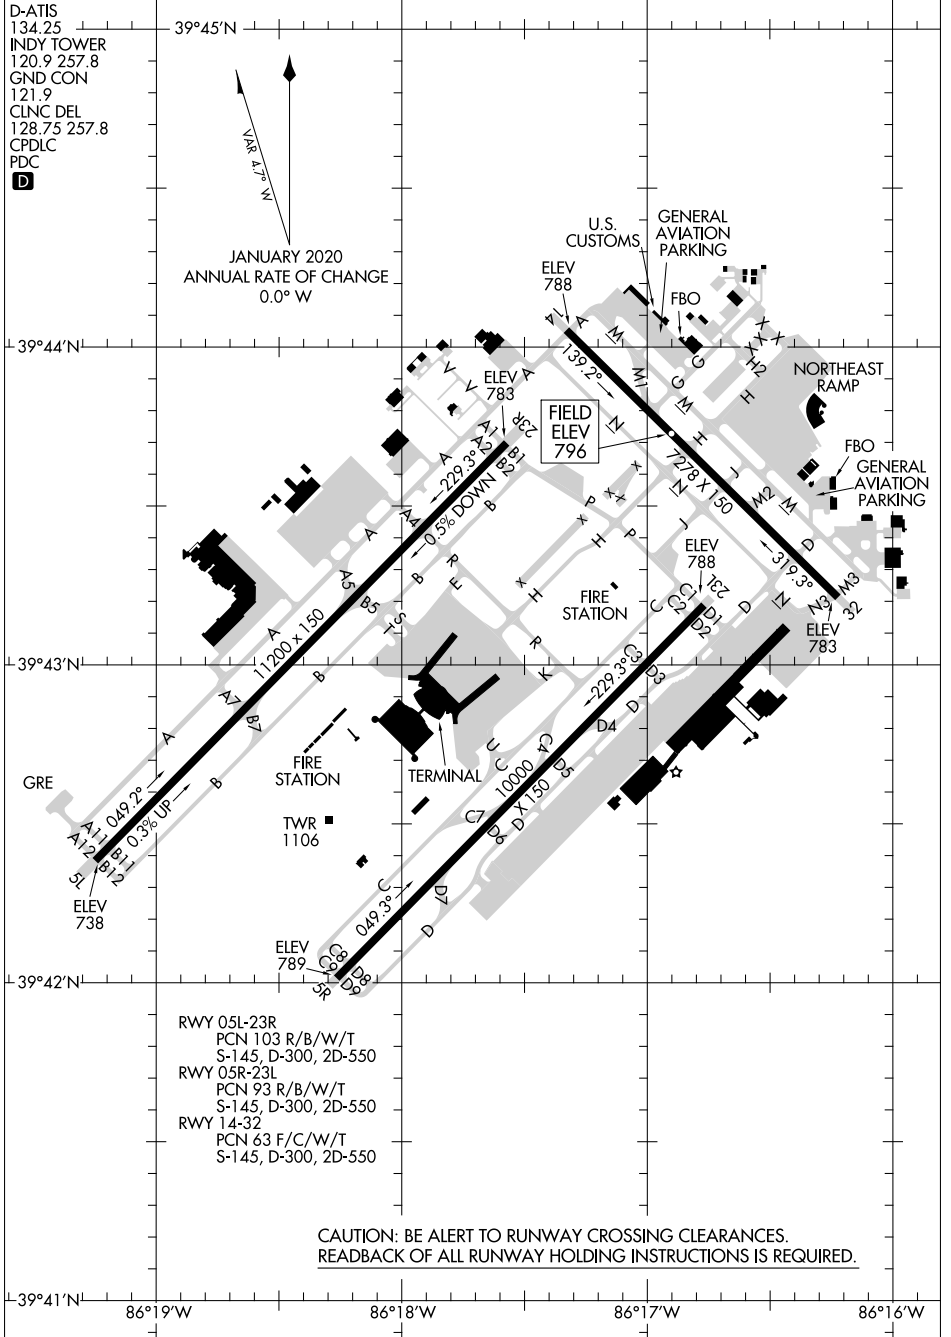

AIRPORT DIAGRAM

AL-203 (FAA)

INDIANAPOLIS INTL (IND)
INDIANAPOLIS, INDIANA

EC-2, 16 JUN 2022 to 14 JUL 2022

EC-2, 16 JUN 2022 to 14 JUL 2022

AIRPORT DIAGRAM

INDIANAPOLIS, INDIANA
INDIANAPOLIS INTL (IND)