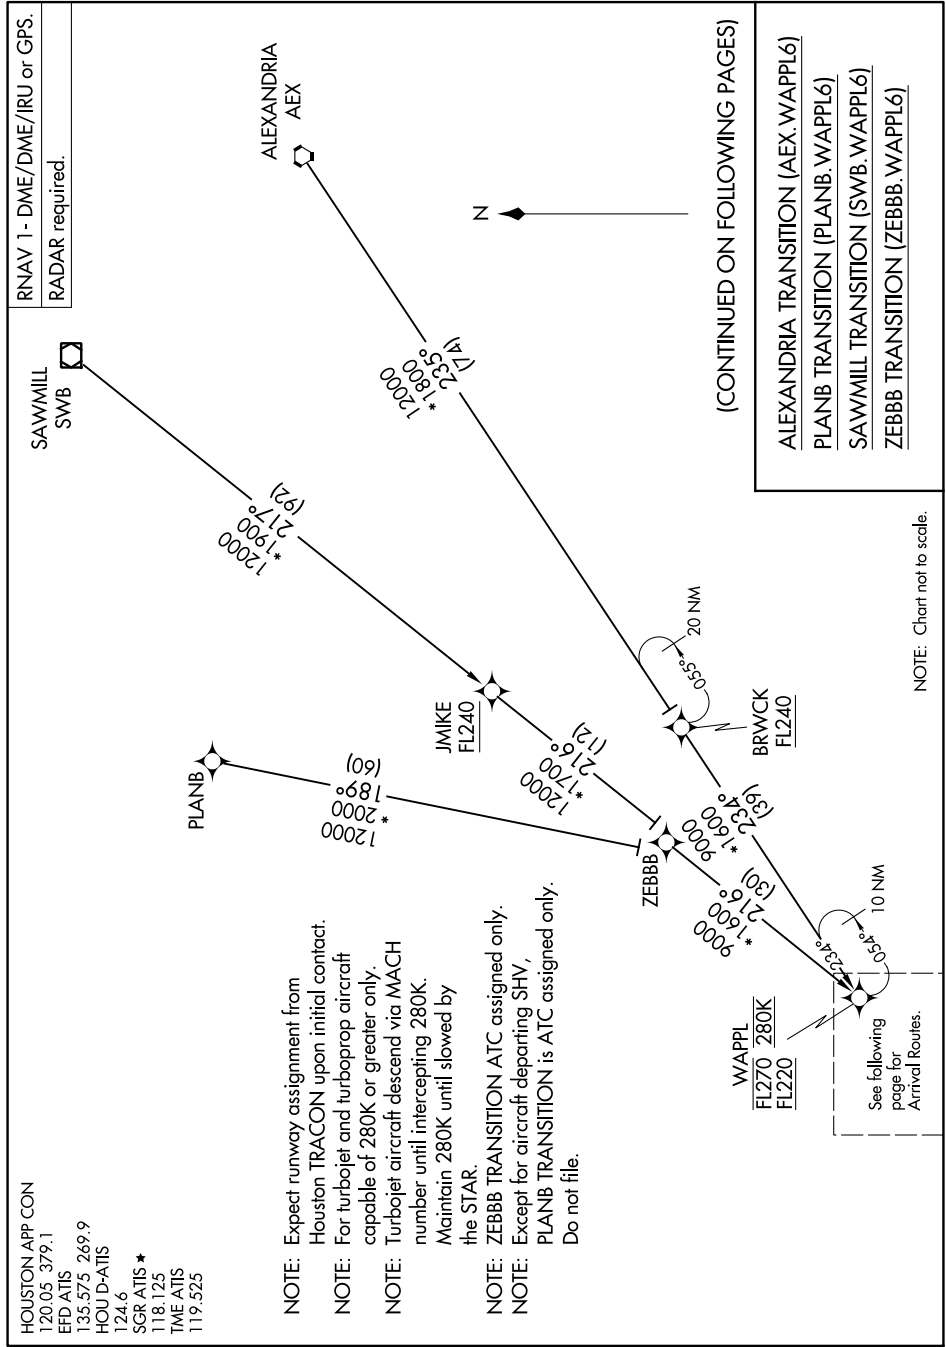

WAPPL SIX ARRIVAL (RNAV) Transition Routes

HOUSTON, TEXAS

SC-5, 16 JUN 2022 to 14 JUL 2022

WAPPL SIX ARRIVAL (RNAV) Transition Routes

HOUSTON, TEXAS

SC-5, 16 JUN 2022 to 14 JUL 2022