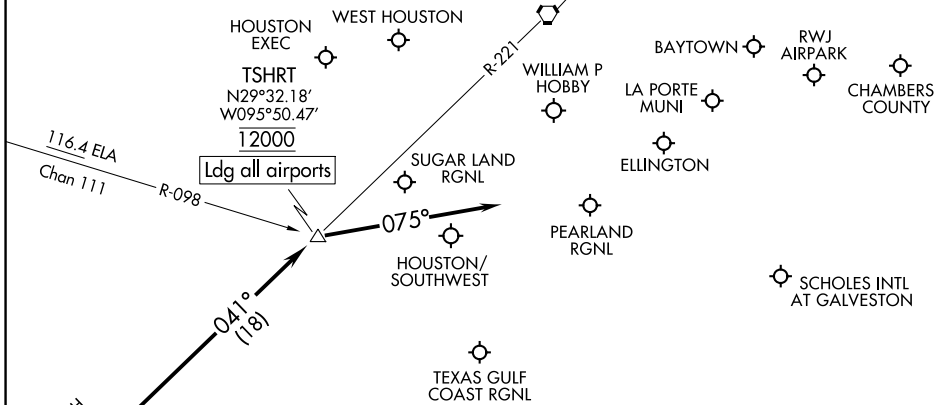

TSHRT ONE ARRIVAL

Arrival Routes

HOUSTON, TEXAS

HOUSTON APP CON
 119.175
 EFD ATIS
 135.575 269.9
 HOU D-ATIS
 124.6
 SGR ATIS ★
 118.125
 TME ATIS
 119.525

HUMBLE
 116.6 IAH ☼☼☼☼
 Chan 113

SC-5, 16 JUN 2022 to 14 JUL 2022

NOTE: Chart not to scale.

ARRIVAL ROUTE DESCRIPTION

... from over BELLR on IAH R-221 to cross TSHRT at 12000. From TSHRT fly heading 075° for vectors to final approach course.