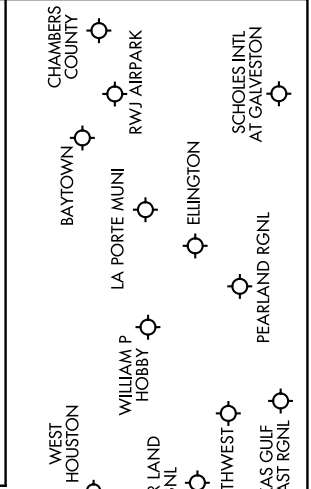

BLUBELL FOUR ARRIVAL

HOUSTON, TEXAS

SC-5, 16 JUN 2022 to 14 JUL 2022

ARRIVAL ROUTE DESCRIPTION

COLLEGE STATION TRANSITION (CLL.BLUBL4):
From over CLL VORTAC on CLL R-153 to BLUBL. Thence
ELIVR TRANSITION (ELVVR.BLUBL4): From over ELIVR on CLL R-334 to CLL VORTAC, then on CLL R-153 to BLUBL. Thence
JAYJO TRANSITION (JAYJO.BLUBL4): From over JAYJO on TNV R-266 to BLUBL. Thence
LEONA TRANSITION (LOA.BLUBL4): From over LOA VORTAC on LOA R-209 and CLL R-029 to CLL VORTAC, then on CLL R-153 to BLUBL. Thence
ILANO TRANSITION (ILO.BLUBL4): From over ILO VORTAC on ILO R-087 and CLL R-268 to CLL VORTAC, then on CLL R-153 to BLUBL. Thence
. From over BLUBL on CLL R-153 to cross **SNDAY** at 9000, from **SNDAY** fly heading 153°. Expect vectors to final approach course at or prior to **SNDAY**.

NOTE: RADAR required
NOTE: JAYJO TRANSITION for Austin Terminal Area Departures only.

NOTE: Chart not to scale.

BLUBELL FOUR ARRIVAL

HOUSTON, TEXAS

SC-5, 16 JUN 2022 to 14 JUL 2022