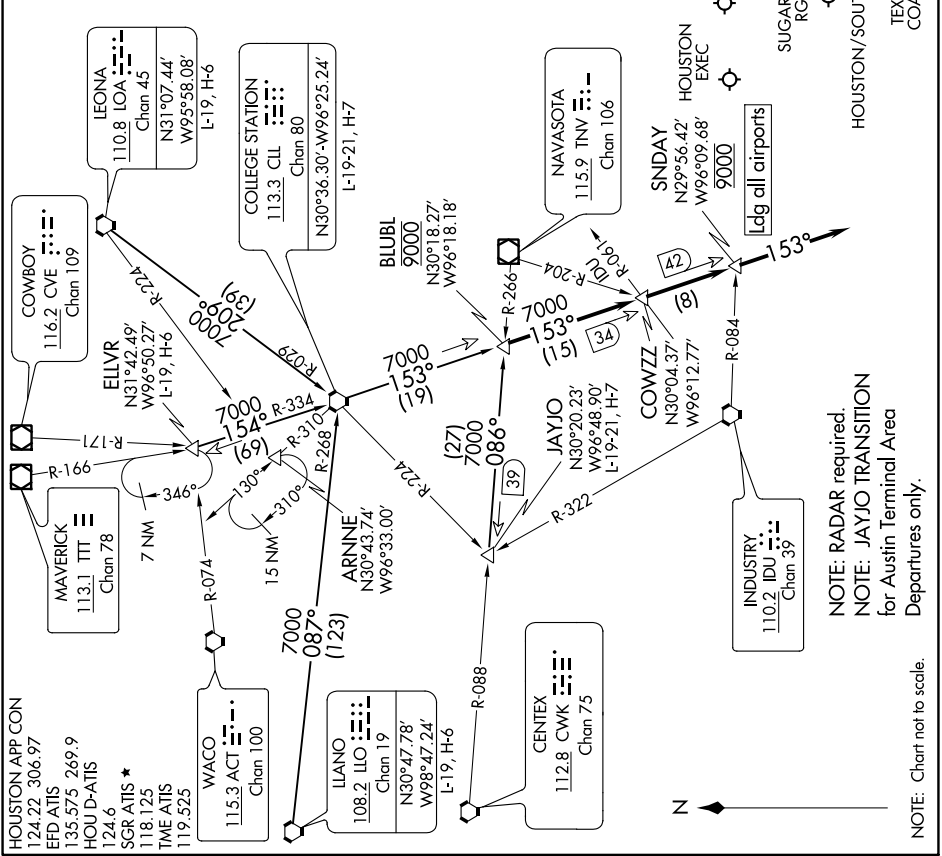

BLUBELL FOUR ARRIVAL

HOUSTON, TEXAS

SC-5, 16 JUN 2022 to 14 JUL 2022

ARRIVAL ROUTE DESCRIPTION

COLLEGE STATION TRANSITION (CLL.BLUBL4):
From over CLL VORTAC on CLL R-153 to BLUBL. Thence
ELIVR TRANSITION (ELVVR.BLUBL4): From over ELIVR on CLL R-334 to CLL VORTAC, then on CLL R-153 to BLUBL. Thence
JAYJO TRANSITION (JAYJO.BLUBL4): From over JAYJO on TNV R-266 to BLUBL. Thence
LEONA TRANSITION (LOA.BLUBL4): From over LOA VORTAC on LOA R-209 and CLL R-029 to CLL VORTAC, then on CLL R-153 to BLUBL. Thence
ILANO TRANSITION (ILO.BLUBL4): From over ILO VORTAC on ILO R-087 and CLL R-268 to CLL VORTAC, then on CLL R-153 to BLUBL. Thence
. From over BLUBL on CLL R-153 to cross **SNDAY** at 9000, from **SNDAY** fly heading 153°. Expect vectors to final approach course at or prior to **SNDAY**.

NOTE: RADAR required
NOTE: JAYJO TRANSITION for Austin Terminal Area Departures only.

NOTE: Chart not to scale.

BLUBELL FOUR ARRIVAL

HOUSTON, TEXAS

SC-5, 16 JUN 2022 to 14 JUL 2022