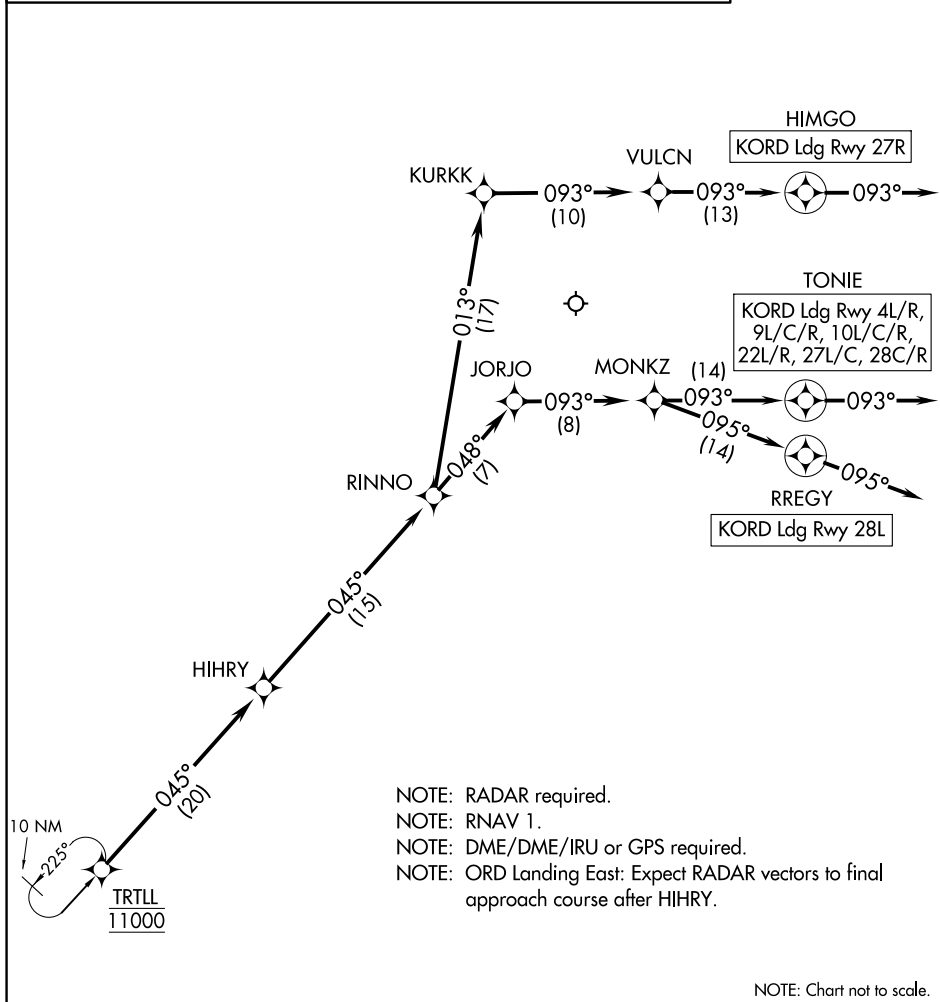

TRTLL SIX ARRIVAL (RNAV) Arrival Routes

ARRIVAL ROUTE DESCRIPTION

From TRTLL on track 045° to HIHRY, then on track 045° to RINNO.

LANDING RWYS 4L/R, 9L/C/R, 10L/C/R, 22L/R, 27L/C, 28C/R:

From RINNO on track 048° to JORJO, then on track 093° to MONKZ, then on track 093° to TONIE, then on track 093°. Expect RADAR vectors to final approach course.

LANDING RWY 27R: From RINNO on track 013° to KURKK, then on track 093° to VULCN, then on track 093° to HIMGO, then on track 093°. Expect RADAR vectors to final approach course.

LANDING RWY 28L: From RINNO on track 048° to JORJO, then on track 093° to MONKZ, then on track 095° to RREGY, then on track 095°. Expect RADAR vectors to final approach course.

CHICAGO APP CON
119.0 292.125
D-ATIS
135.4 282.225

- NOTE: RADAR required.
- NOTE: RNAV 1.
- NOTE: DME/DME/IRU or GPS required.
- NOTE: ORD Landing East: Expect RADAR vectors to final approach course after HIHRY.

NOTE: Chart not to scale.

EC-3, 16 JUN 2022 to 14 JUL 2022

EC-3, 16 JUN 2022 to 14 JUL 2022