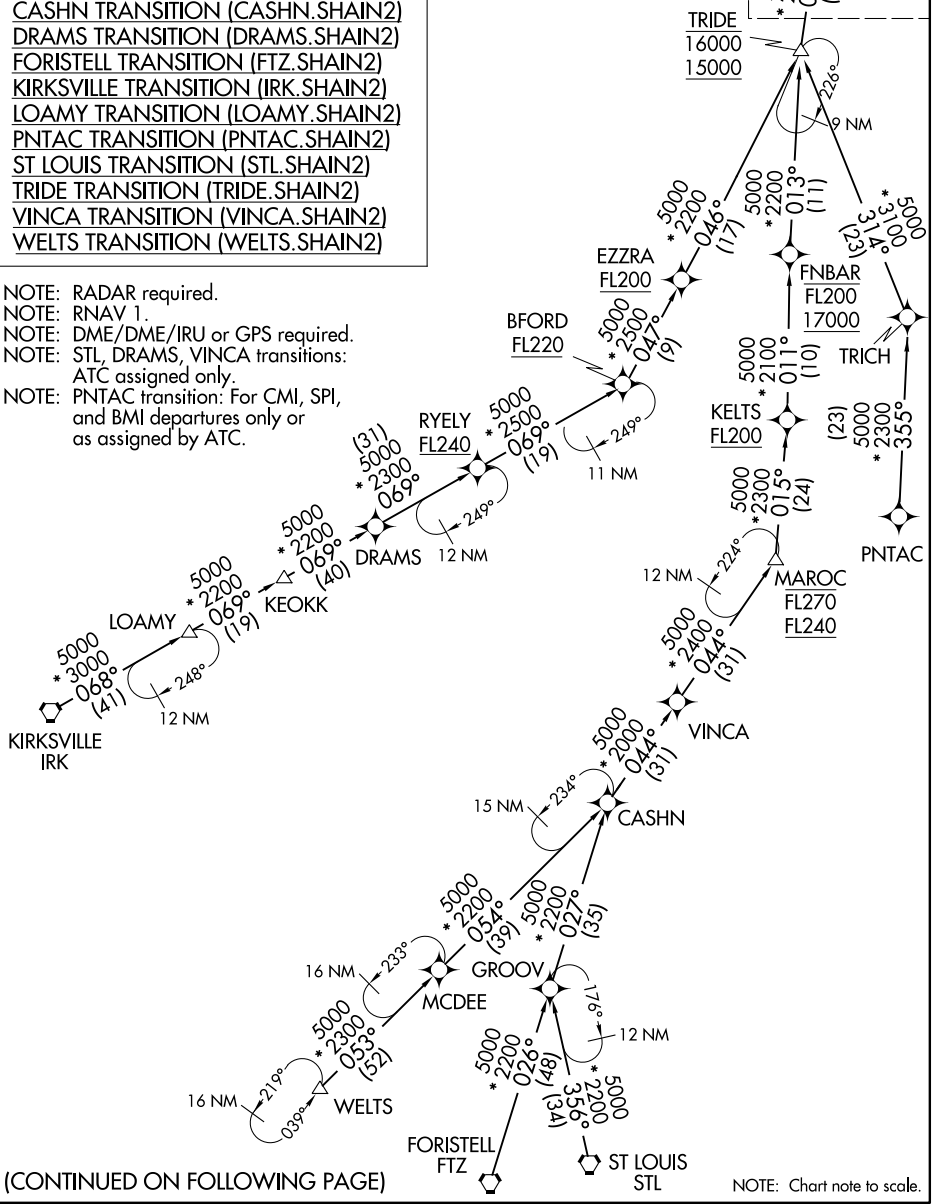

# SHAIN TWO ARRIVAL(RNAV) Transition Routes

CHICAGO APP CON  
119.0 292.125  
D-ATIS  
135.4 282.225

See following page for Arrival Routes

- BFORD TRANSITION (BFORD.SHAIN2)
- CASHN TRANSITION (CASHN.SHAIN2)
- DRAMS TRANSITION (DRAMS.SHAIN2)
- FORISTELL TRANSITION (FTZ.SHAIN2)
- KIRKSVILLE TRANSITION (IRK.SHAIN2)
- LOAMY TRANSITION (LOAMY.SHAIN2)
- PNTAC TRANSITION (PNTAC.SHAIN2)
- ST LOUIS TRANSITION (STL.SHAIN2)
- TRIDE TRANSITION (TRIDE.SHAIN2)
- VINCA TRANSITION (VINCA.SHAIN2)
- WELTS TRANSITION (WELTS.SHAIN2)

NOTE: RADAR required.  
 NOTE: RNAV 1.  
 NOTE: DME/DME/IRU or GPS required.  
 NOTE: STL, DRAMS, VINCA transitions:  
 ATC assigned only.  
 NOTE: PNTAC transition: For CMI, SPI,  
 and BMI departures only or  
 as assigned by ATC.

EC-3, 16 JUN 2022 to 14 JUL 2022

EC-3, 16 JUN 2022 to 14 JUL 2022

(CONTINUED ON FOLLOWING PAGE)

NOTE: Chart note to scale.

# SHAIN TWO ARRIVAL(RNAV) Transition Routes