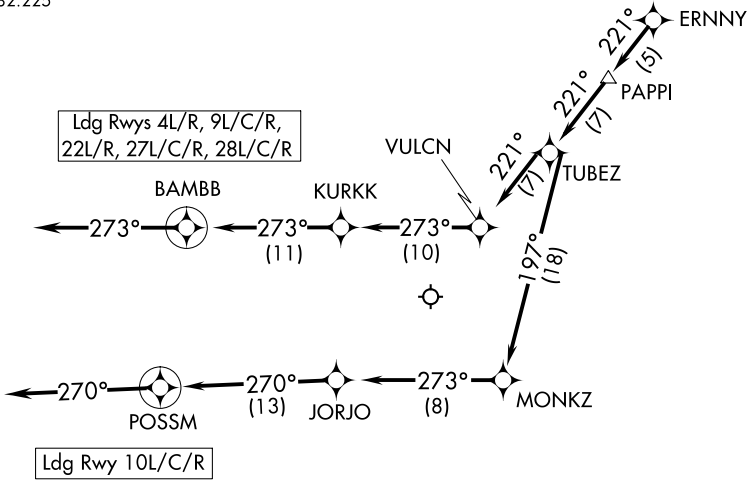

ERNNY SEVEN ARRIVAL (RNAV) Arrival Routes

CHICAGO APP CON
119.0 292.125
D-ATIS
135.4 282.225

- NOTE: RADAR required.
- NOTE: RNAV 1.
- NOTE: DME/DME/IRU or GPS required.
- NOTE: Landing Rwys 4L/R, 22L/R, 27L/C/R, 28L/C/R: Expect RADAR vectors to final approach course after ERNNY.

NOTE: Chart not to scale.

ARRIVAL ROUTE DESCRIPTION

From ERNNY on track 221° to PAPPY, then on track 221° to TUBEZ.

LANDING RWYS 4L/R, 9L/C/R, 22L/R, 27L/C/R, 28L/C/R: From TUBEZ on track 221° to VULCN, then on track 273° to KURKK, then on track 273° to BAMBB, then on track 273°. Expect RADAR vectors to final approach course.

LANDING RWY 10L/C/R: From TUBEZ on track 197° to MONKZ, then on track 273° to JORJO, then on track 270° to POSSM, then on track 270°. Expect RADAR vectors to final approach course.

EC-3, 16 JUN 2022 to 14 JUL 2022