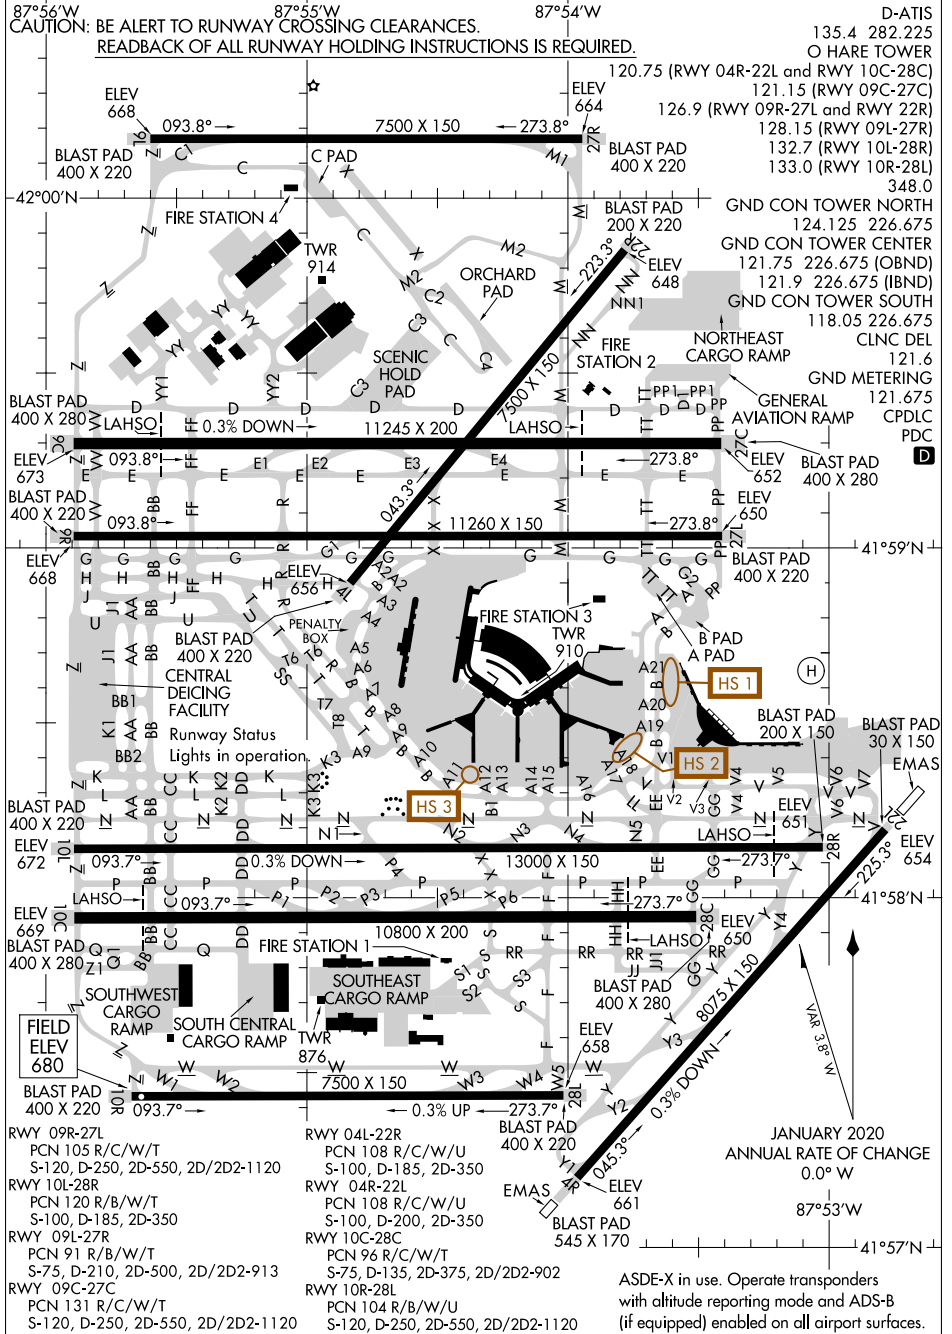

AIRPORT DIAGRAM

AL-166 (FAA)

CHICAGO O'HARE INTL (O.R.D)

CHICAGO, ILLINOIS

EC-3, 16 JUN 2022 to 14 JUL 2022

EC-3, 16 JUN 2022 to 14 JUL 2022

AIRPORT DIAGRAM

CHICAGO O'HARE INTL (O.R.D)