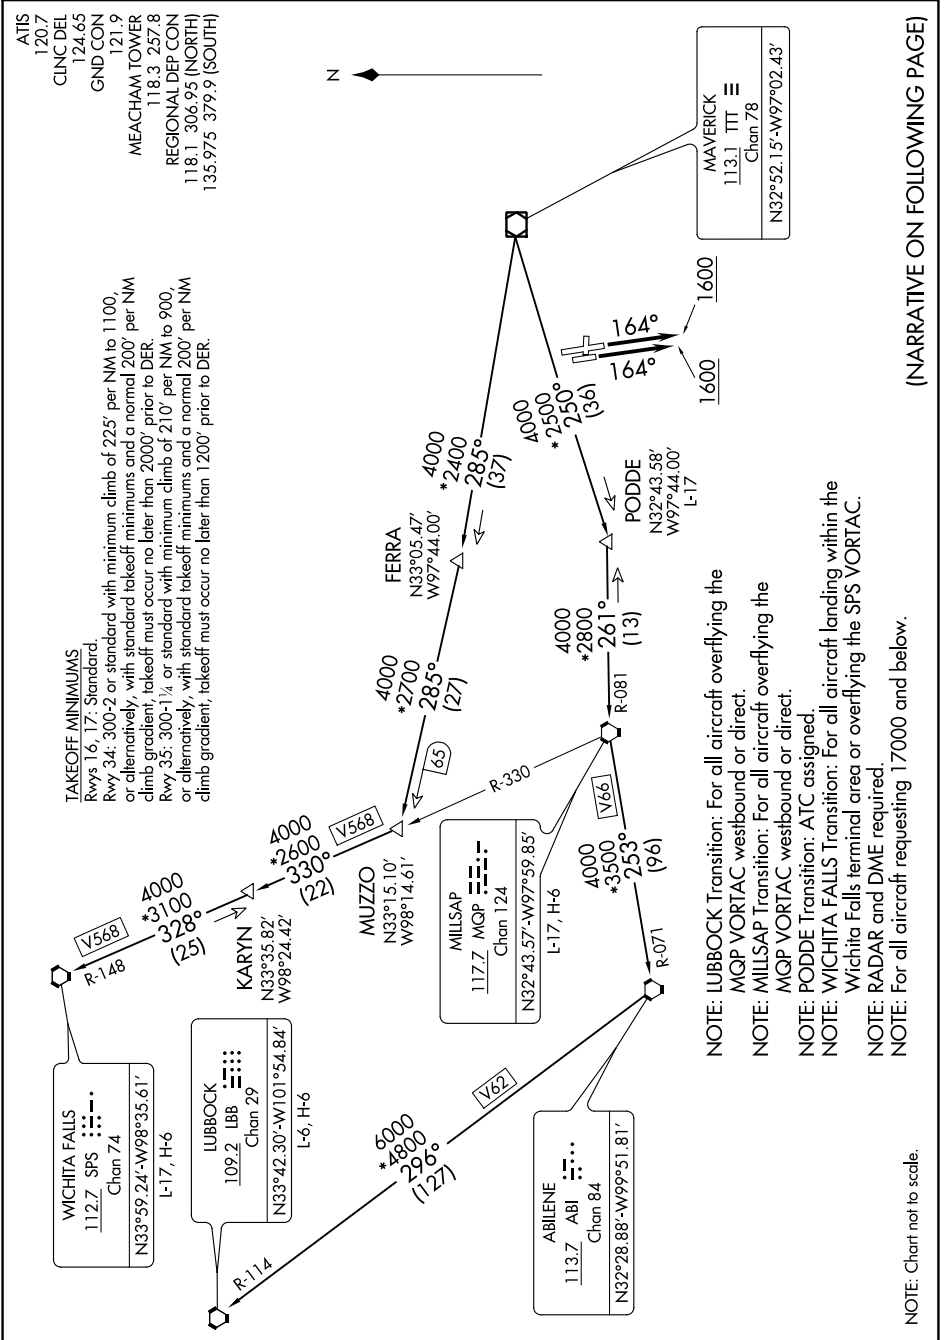

KINGDOM THREE DEPARTURE

SC-2, 16 JUN 2022 to 14 JUL 2022

(NARRATIVE ON FOLLOWING PAGE)

SC-2, 16 JUN 2022 to 14 JUL 2022

KINGDOM THREE DEPARTURE

NOTE: Chart not to scale.