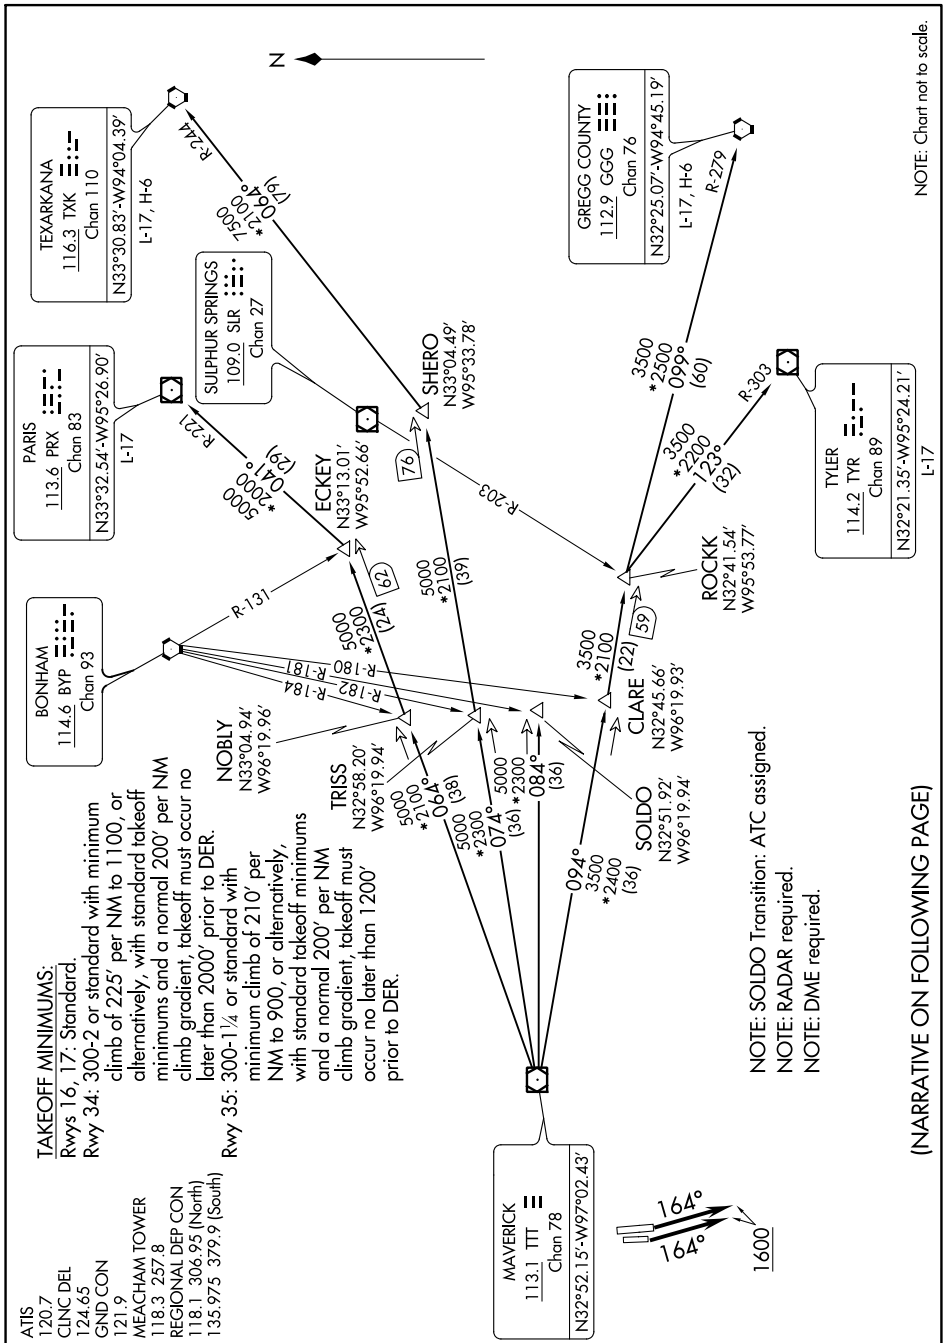

GARLAND THREE DEPARTURE

FORT WORTH, TEXAS

SC-2, 16 JUN 2022 to 14 JUL 2022

NOTE: Chart not to scale.

SC-2, 16 JUN 2022 to 14 JUL 2022

GARLAND THREE DEPARTURE

(GARL3.TTT) 24MAR22

FORT WORTH, TEXAS

FORT WORTH MEACHAM INTL (FTW)