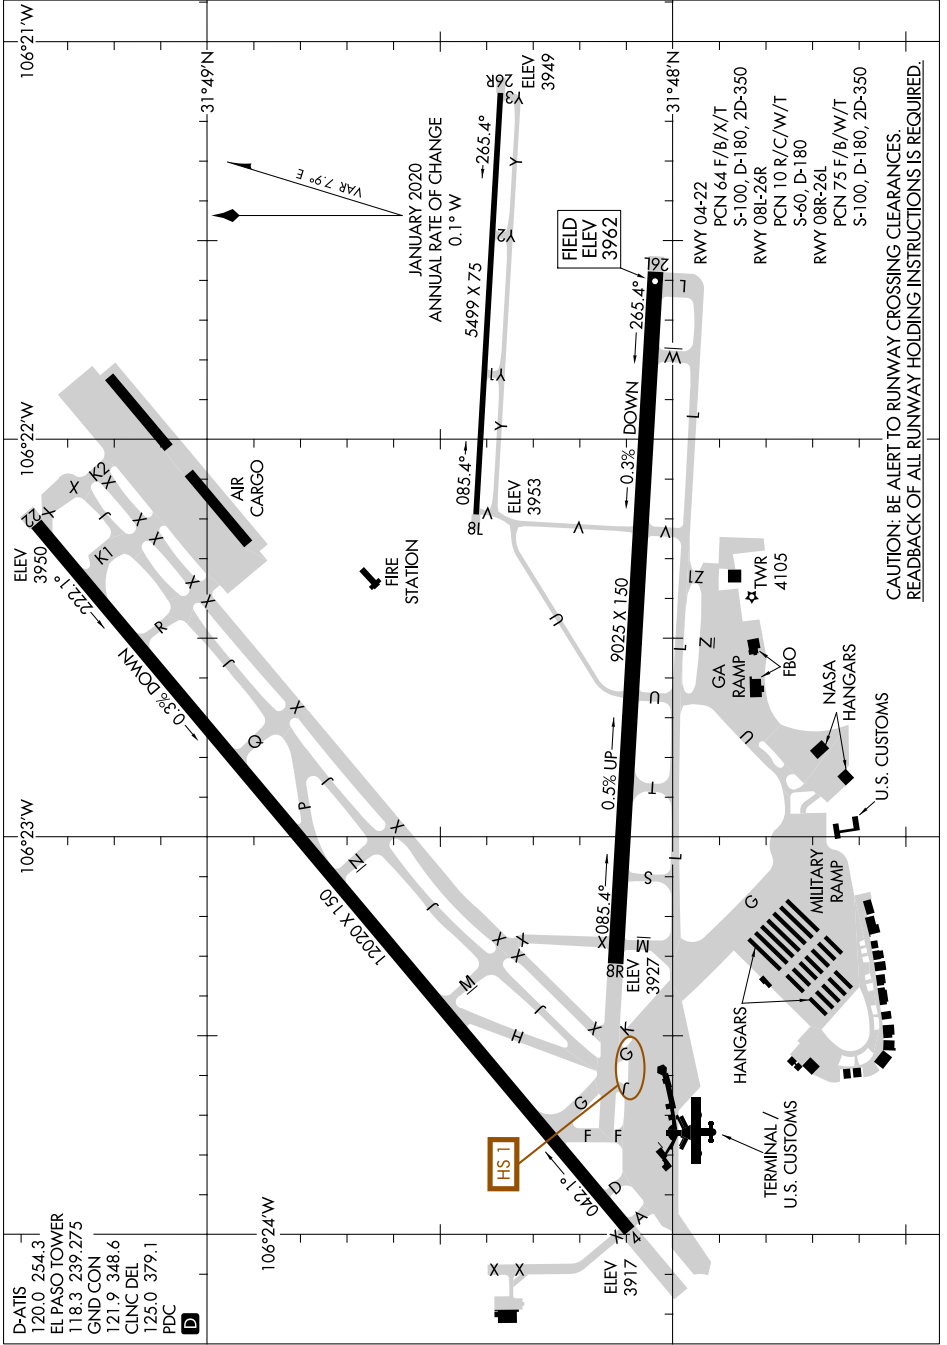

# AIRPORT DIAGRAM

AL-134 (FAA)

EL PASO INTL (ELP)  
EL PASO, TEXAS

SC-3, 16 JUN 2022 to 14 JUL 2022

CAUTION: BE ALERT TO RUNWAY CROSSING CLEARANCES.  
READBACK OF ALL RUNWAY HOLDING INSTRUCTIONS IS REQUIRED.

SC-3, 16 JUN 2022 to 14 JUL 2022

# AIRPORT DIAGRAM

EL PASO, TEXAS  
EL PASO INTL (ELP)

D-ATIS	120.0	254.3
EL PASO TOWER	118.3	239.275
GND CON	121.9	348.6
CINC DEL	125.0	379.1
PDC		