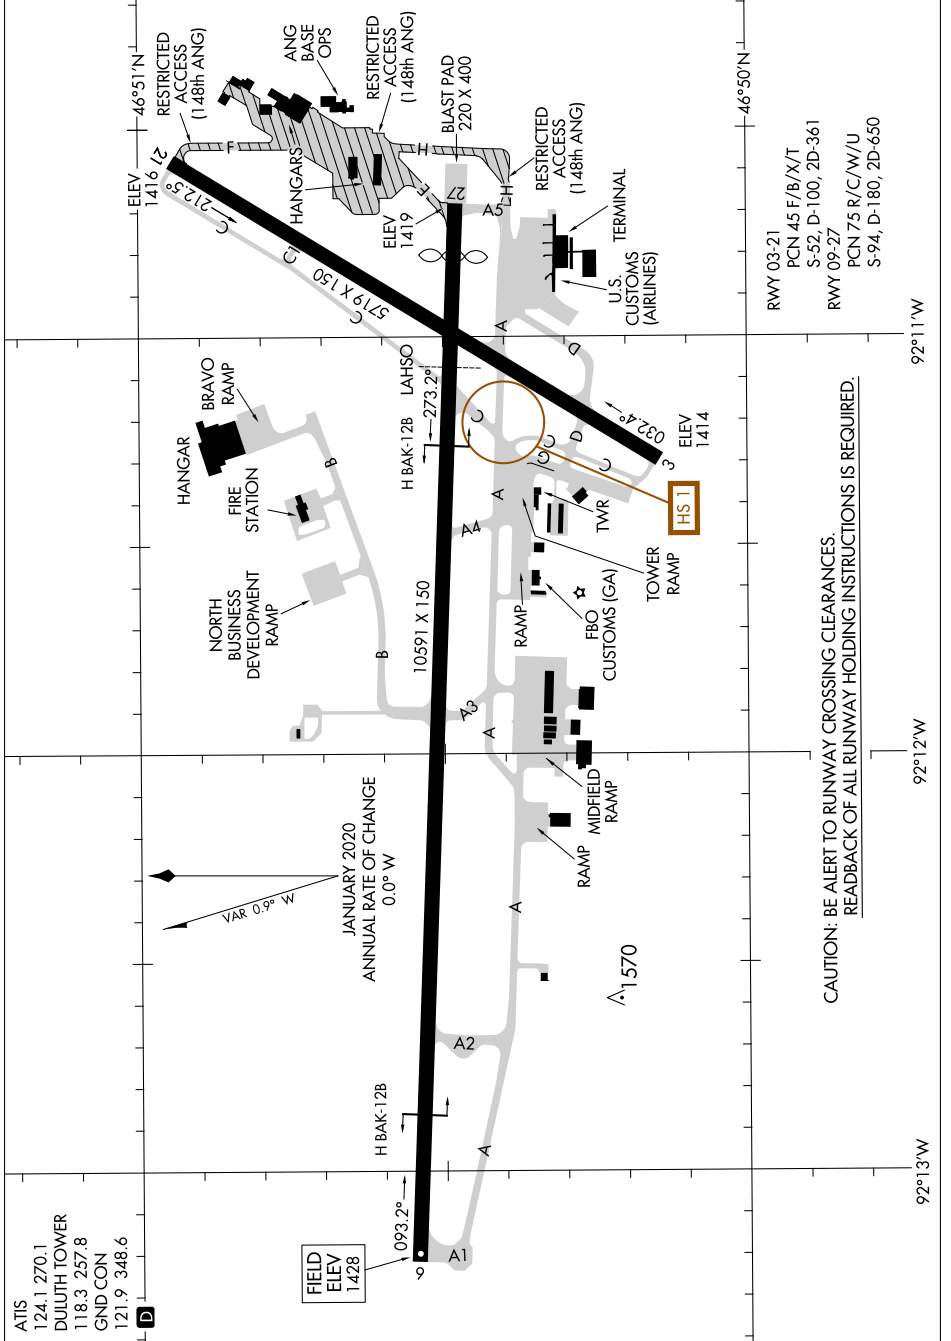

AIRPORT DIAGRAM

AL-125 (FAA)

DULUTH INTL (DLH)
DULUTH, MINNESOTA

NC-1, 16 JUN 2022 to 14 JUL 2022

AIRPORT DIAGRAM

DULUTH, MINNESOTA
DULUTH INTL (DLH)

NC-1, 16 JUN 2022 to 14 JUL 2022

46°51'N 92°13'W 92°12'W 92°11'W