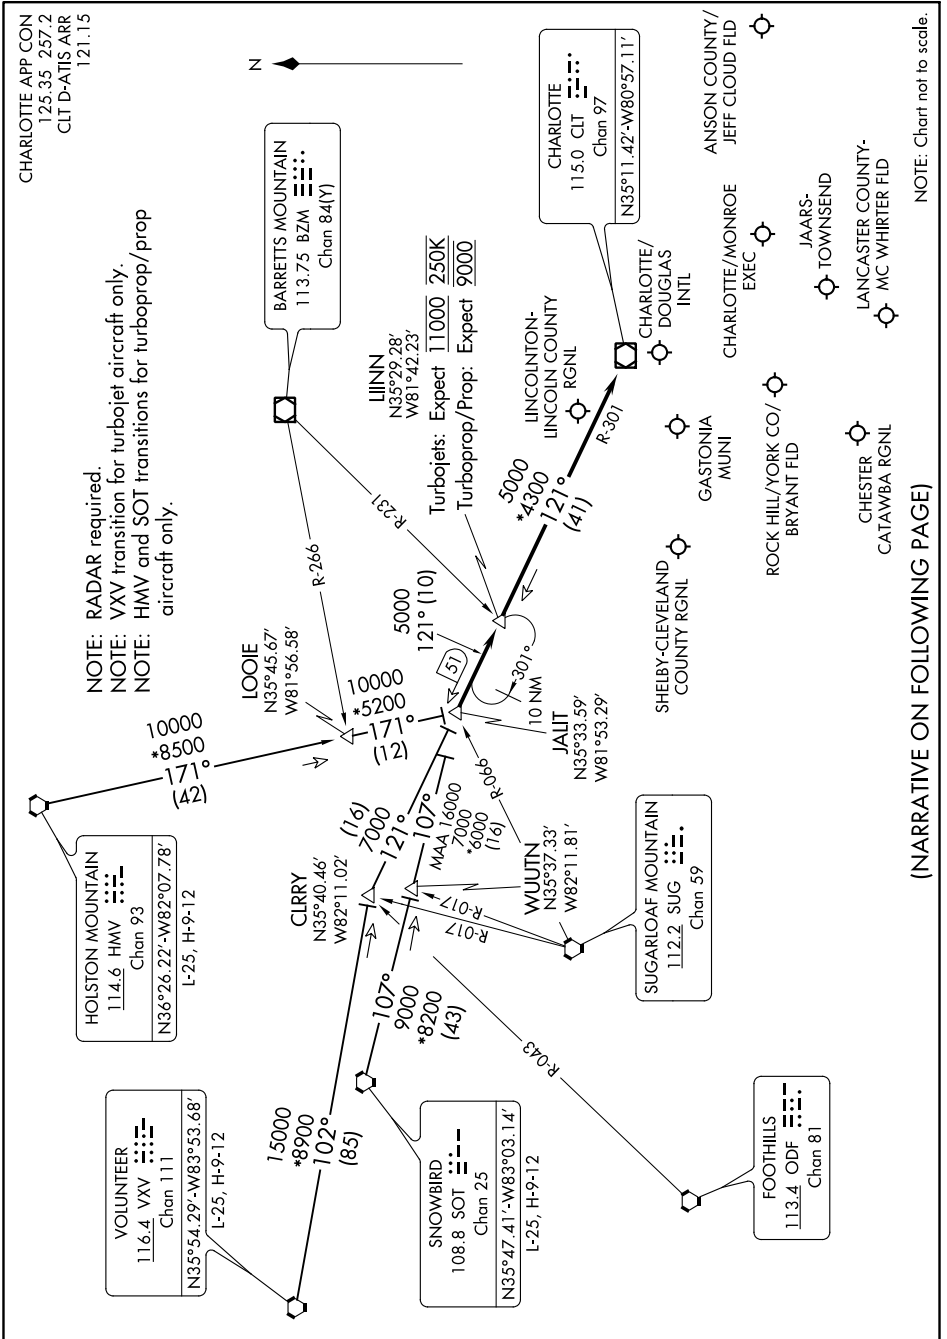

# LIINN THREE ARRIVAL

CHARLOTTE, NORTH CAROLINA

SE-2, 16 JUN 2022 to 14 JUL 2022

NOTE: Chart not to scale.

(NARRATIVE ON FOLLOWING PAGE)

SE-2, 16 JUN 2022 to 14 JUL 2022

# LIINN THREE ARRIVAL

CHARLOTTE, NORTH CAROLINA