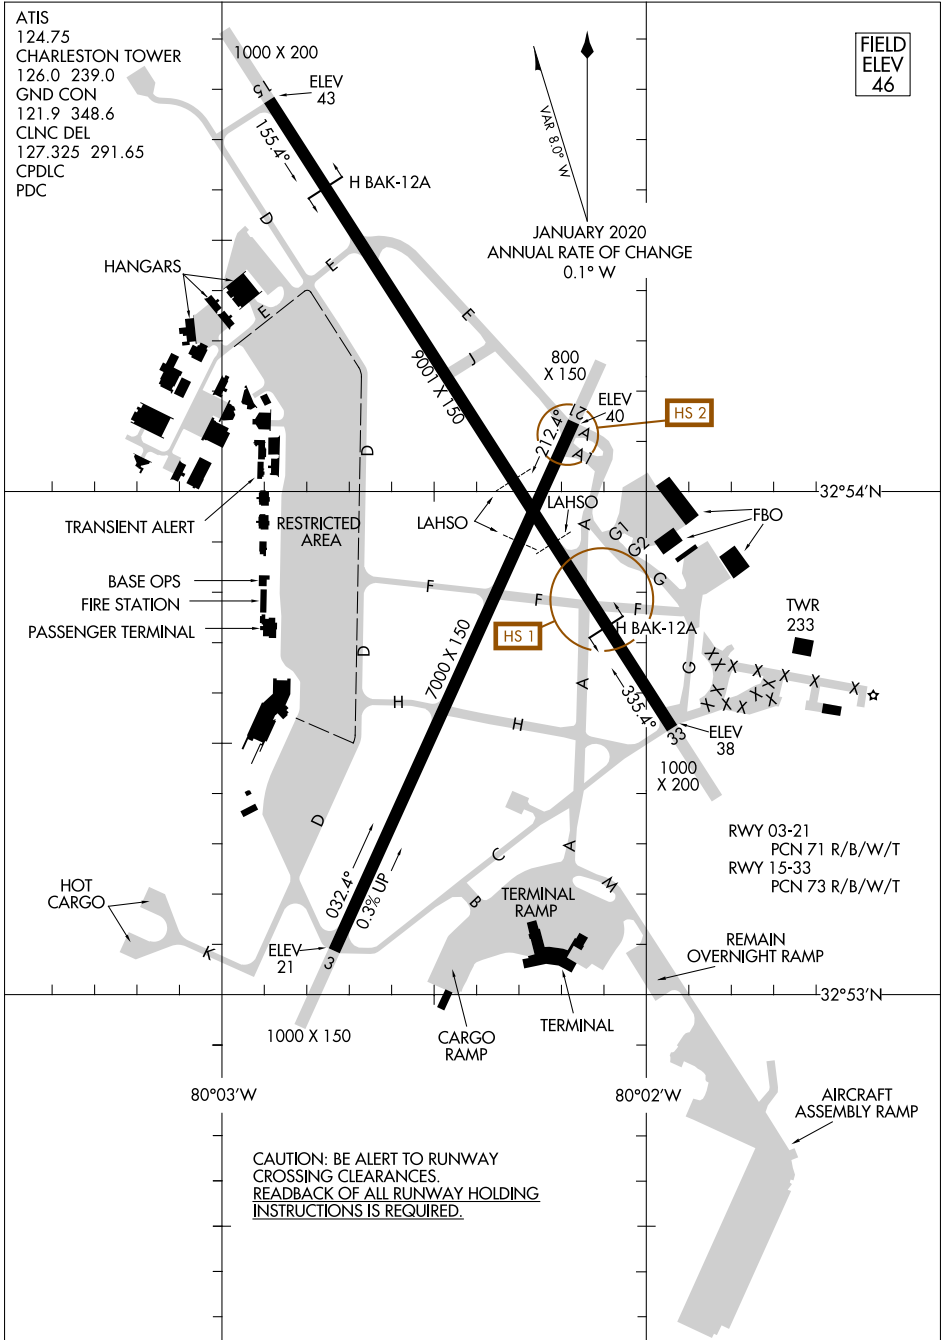

AIRPORT DIAGRAM

AL-76 (FAA)

CHARLESTON AFB/INTL (CHS)
CHARLESTON, SOUTH CAROLINA

SE-2, 16 JUN 2022 to 14 JUL 2022

SE-2, 16 JUN 2022 to 14 JUL 2022

AIRPORT DIAGRAM

CHARLESTON, SOUTH CAROLINA
CHARLESTON AFB/INTL (CHS)

FIELD
ELEV
46