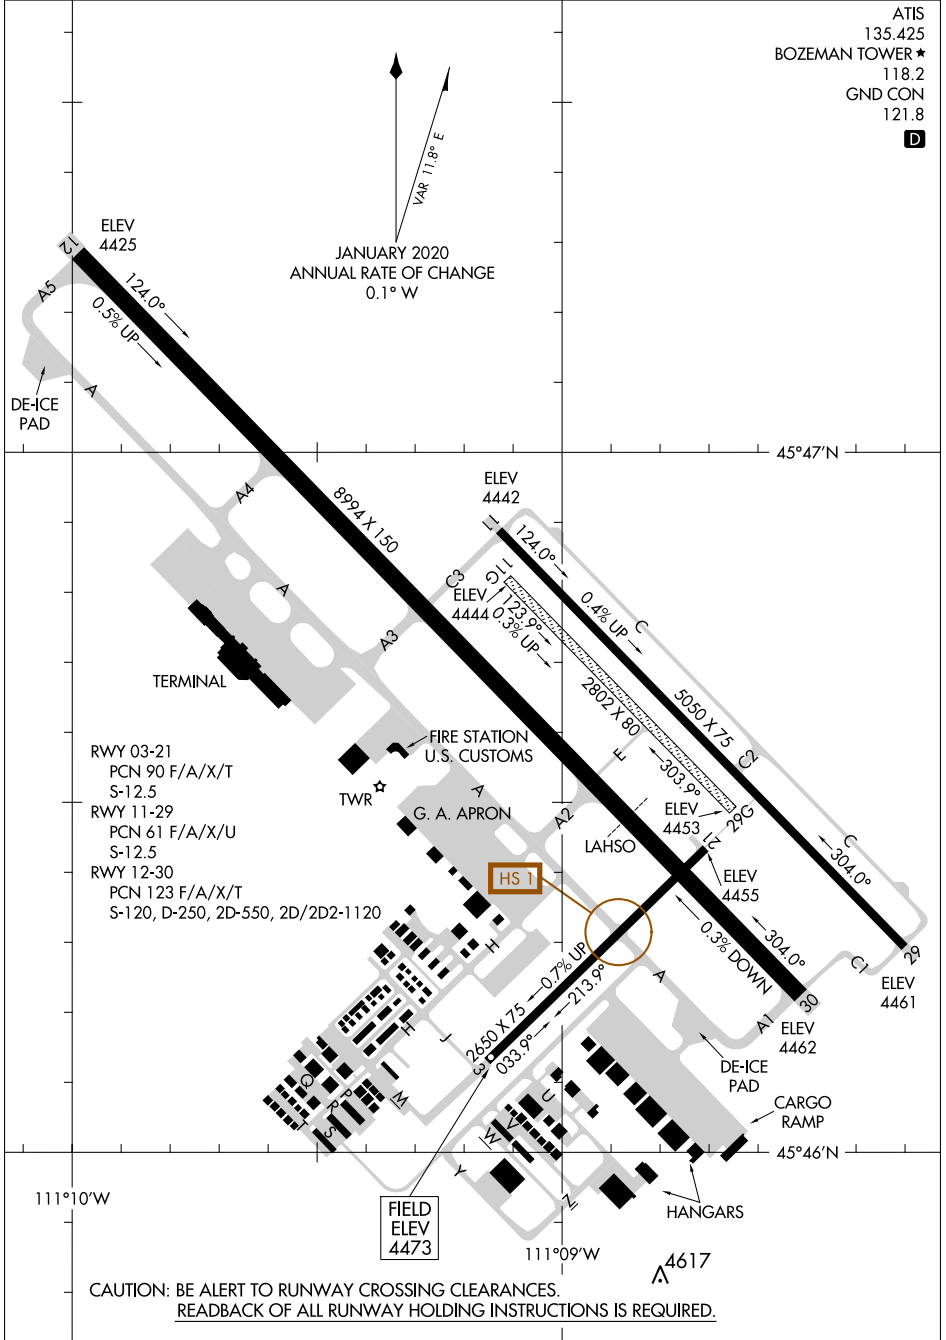

20310  
**AIRPORT DIAGRAM**

**BOZEMAN YELLOWSTONE INTL (BZN)**  
 BOZEMAN, MONTANA

AL-59 (FAA)

ATIS  
 135.425  
 BOZEMAN TOWER ★  
 118.2  
 GND CON  
 121.8  
**D**

NW-1, 16 JUN 2022 to 14 JUL 2022

NW-1, 16 JUN 2022 to 14 JUL 2022

20310  
**AIRPORT DIAGRAM**

**BOZEMAN YELLOWSTONE INTL (BZN)**  
 BOZEMAN, MONTANA