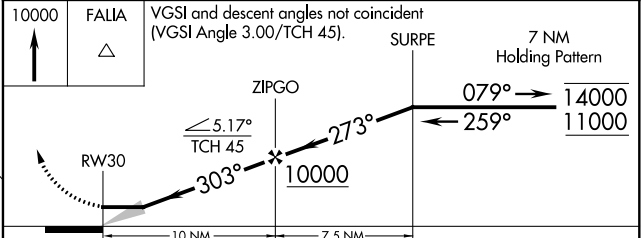

APP CRS 303°	Rwy Idg TDZE Apt Elev	N/A N/A 4473
------------------------	-----------------------------	---

RNAV (GPS)-A

BOZEMAN YELLOWSTONE INTL (BZN)

RNP APCH.

▽
▲ Circling NA to Rwys 3-21 and 11-29.

❄ -31°C

MISSED APPROACH: Climb to 10000 direct FALIA and hold, continue climb-in-hold to 10000.

ATIS 135.425	BIG SKY APP CON * 118.975 226.675	BOZEMAN TOWER * 118.2 (CTAF) 0	GND CON 121.8	UNICOM 122.95
------------------------	---	--	-------------------------	-------------------------