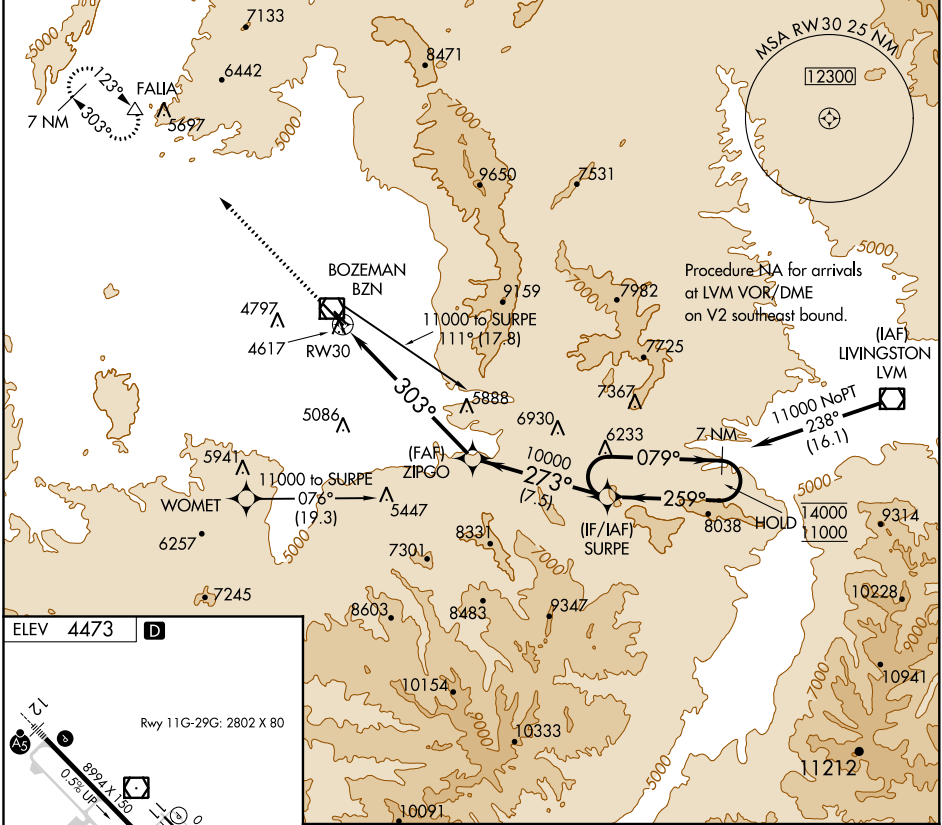

APP CRS 303°	Rwy Idg TDZE Apt Elev	N/A N/A 4473
------------------------	-----------------------------	---

RNAV (GPS)-A

BOZEMAN YELLOWSTONE INTL (BZN)

RNP APCH.

▽
▲ Circling NA to Rwys 3-21 and 11-29.

❄ -31°C

MISSED APPROACH: Climb to 10000 direct FALIA and hold, continue climb-in-hold to 10000.

ATIS 135.425	BIG SKY APP CON * 118.975 226.675	BOZEMAN TOWER * 118.2 (CTAF) 0	GND CON 121.8	UNICOM 122.95
------------------------	---	--	-------------------------	-------------------------

REIL Rwy 30 **0**

HIRL Rwy 12-30 **1**

MIRL Rwy 11-29 **1**

CATEGORY	A	B	C	D
C CIRCLING	6020-1¼ 1547 (1600-1¼)	6020-1½ 1547 (1600-1½)	6020-3 1547 (1600-3)	6300-3 1827 (1900-3)

NW-1, 16 JUN 2022 to 14 JUL 2022

NW-1, 16 JUN 2022 to 14 JUL 2022