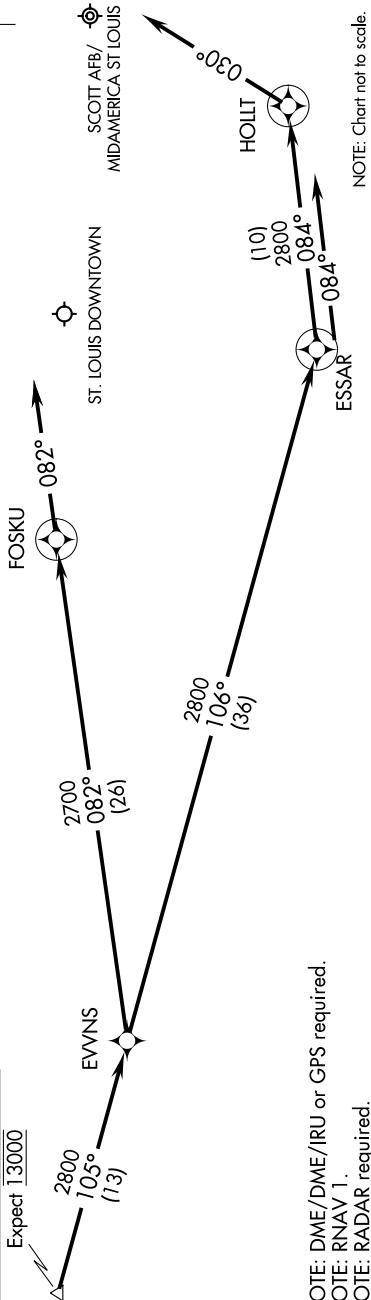

DIXEE THREE ARRIVAL (RNAV)

BELLEVILLE, ILLINOIS

EC-3, 16 JUN 2022 to 14 JUL 2022

LAMBERT-ST LOUIS INTL APP CON
 128.1 307.05
 BIV/KBI V ATIS *
 128.7 256.7
 CFS ATIS
 121.45

DIXEE
VERTICAL NAVIGATION
PLANNING INFORMATION

Expect 13000

NOTE: Chart not to scale.

NOTE: DME/DME/IRU or GPS required.
 NOTE: RNAV 1.
 NOTE: RADAR required.

ARRIVAL ROUTE DESCRIPTION

ST. LOUIS DOWNTOWN:

LANDING RWY 12R: From DIXEE on track 105° to EVNS, then on track 082° to FOSKU. Expect radar vector prior to FOSKU. If no heading received, track 082°.

LANDING RWY 30L/R: From DIXEE on track 105° to EVNS, then on track 106° to ESSAR, then on track 084° to HOLLT. Expect radar vector prior to HOLLT. If no heading received, track 030°.

SCOTT AFB/MIDAMERICA ST LOUIS:

LANDING RWYS 14L/R, 32L/R: From DIXEE on track 105° to EVNS, then on track 106° to ESSAR. Expect radar vector prior to ESSAR. If no heading received, track 084°.

DIXEE THREE ARRIVAL (RNAV)

BELLEVILLE, ILLINOIS