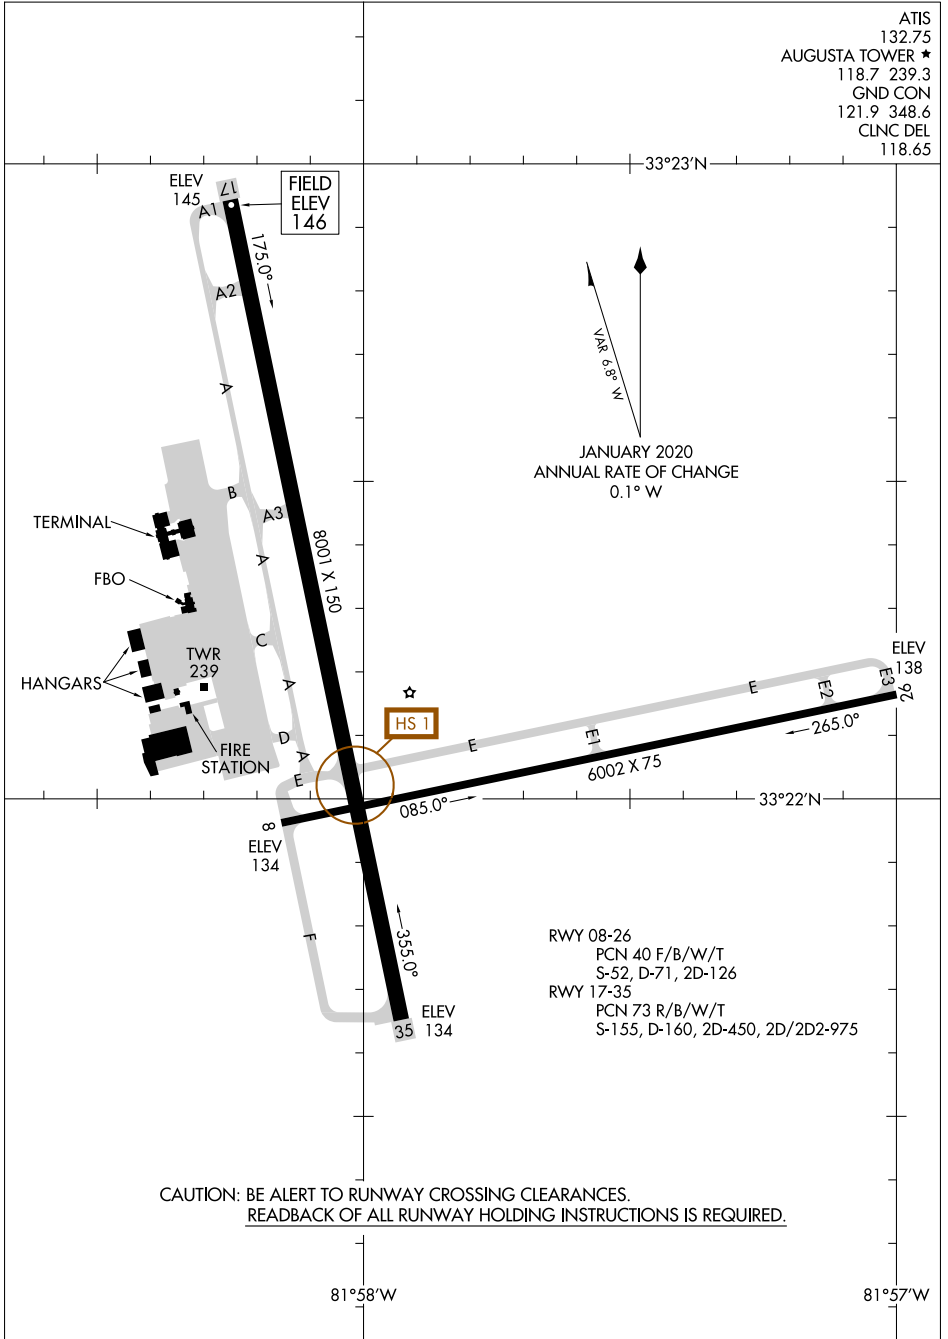

# AIRPORT DIAGRAM

AL-27 (FAA)

AUGUSTA RGNL AT BUSH FLD (AGS)  
AUGUSTA, GEORGIA

ATIS 132.75  
 AUGUSTA TOWER ★ 118.7 239.3  
 GND CON 121.9 348.6  
 CLNC DEL 118.65

SE-4, 16 JUN 2022 to 14 JUL 2022

SE-4, 16 JUN 2022 to 14 JUL 2022

CAUTION: BE ALERT TO RUNWAY CROSSING CLEARANCES.  
READBACK OF ALL RUNWAY HOLDING INSTRUCTIONS IS REQUIRED.