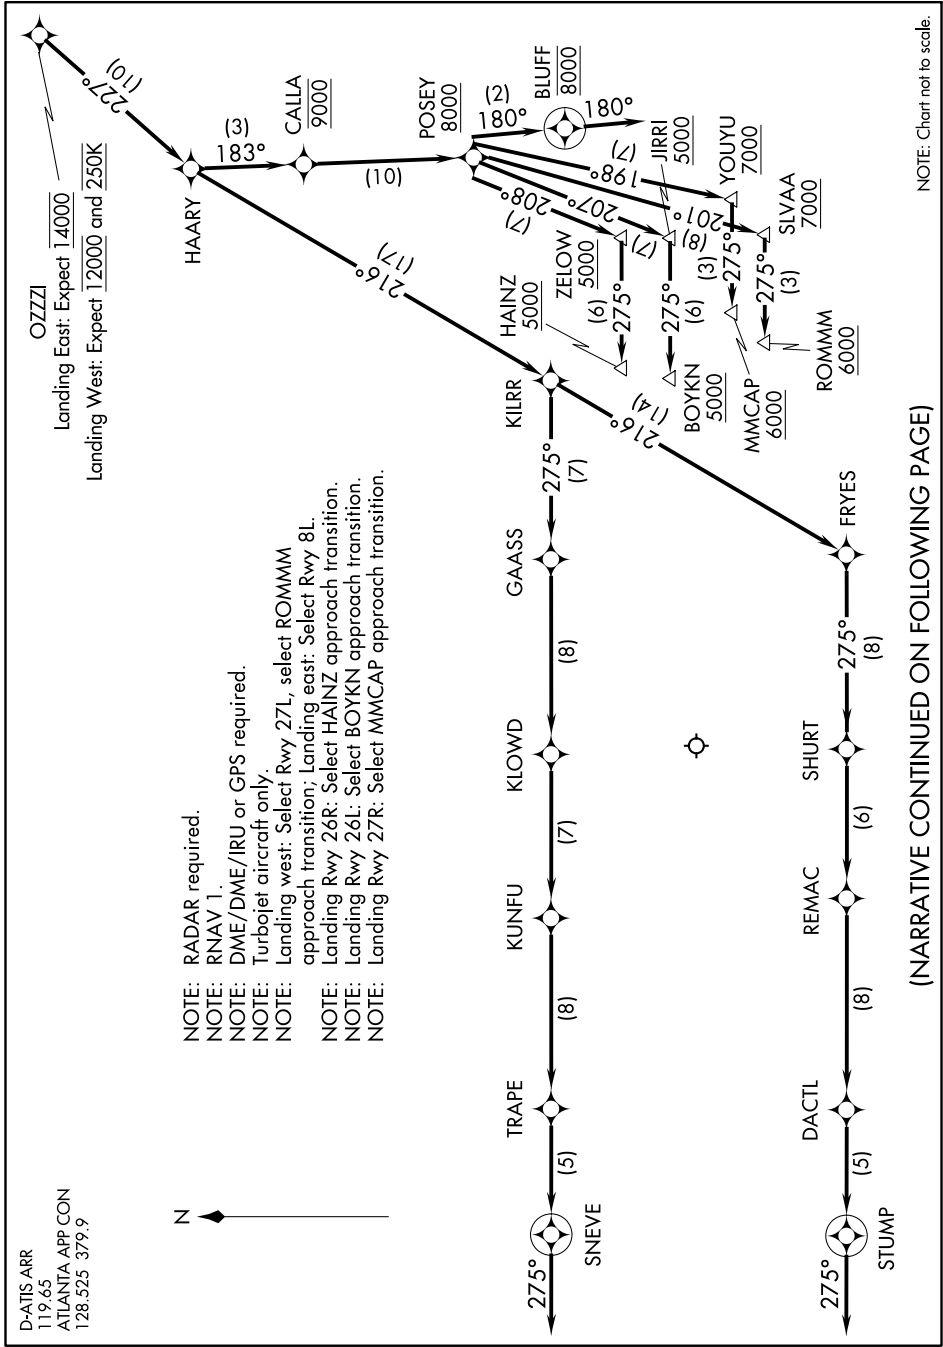

OZZI ONE ARRIVAL (RNAV) Arrival Routes

SE-4, 16 JUN 2022 to 14 JUL 2022

NOTE: Chart not to scale.

(NARRATIVE CONTINUED ON FOLLOWING PAGE)

SE-4, 16 JUN 2022 to 14 JUL 2022