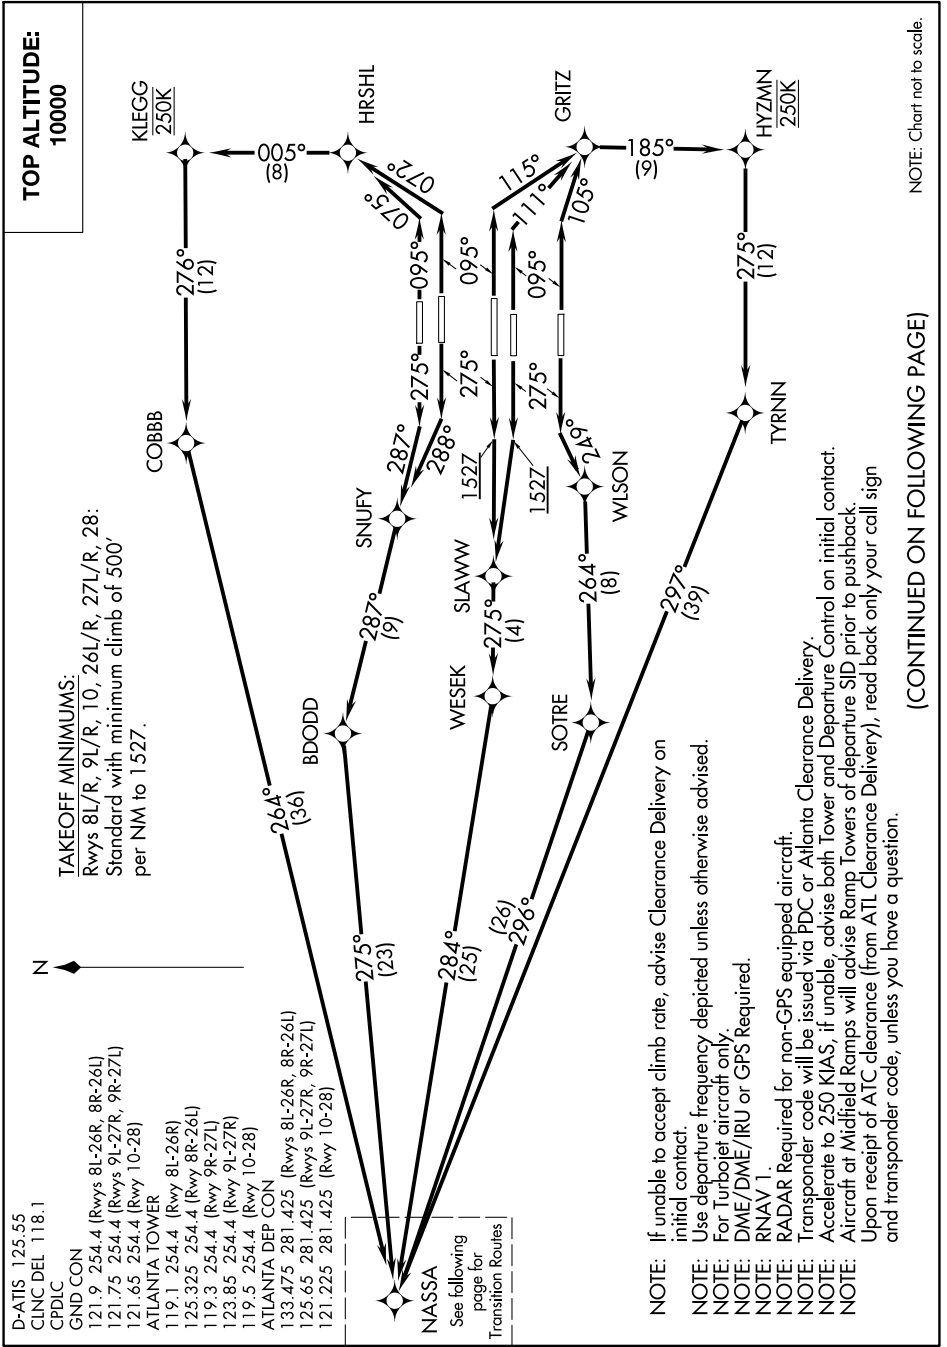

NASSA TWO DEPARTURE (RNAV) Departure Routes

SE-4, 16 JUN 2022 to 14 JUL 2022

NASSA TWO DEPARTURE (RNAV) Departure Routes

(CONTINUED ON FOLLOWING PAGE)

SE-4, 16 JUN 2022 to 14 JUL 2022