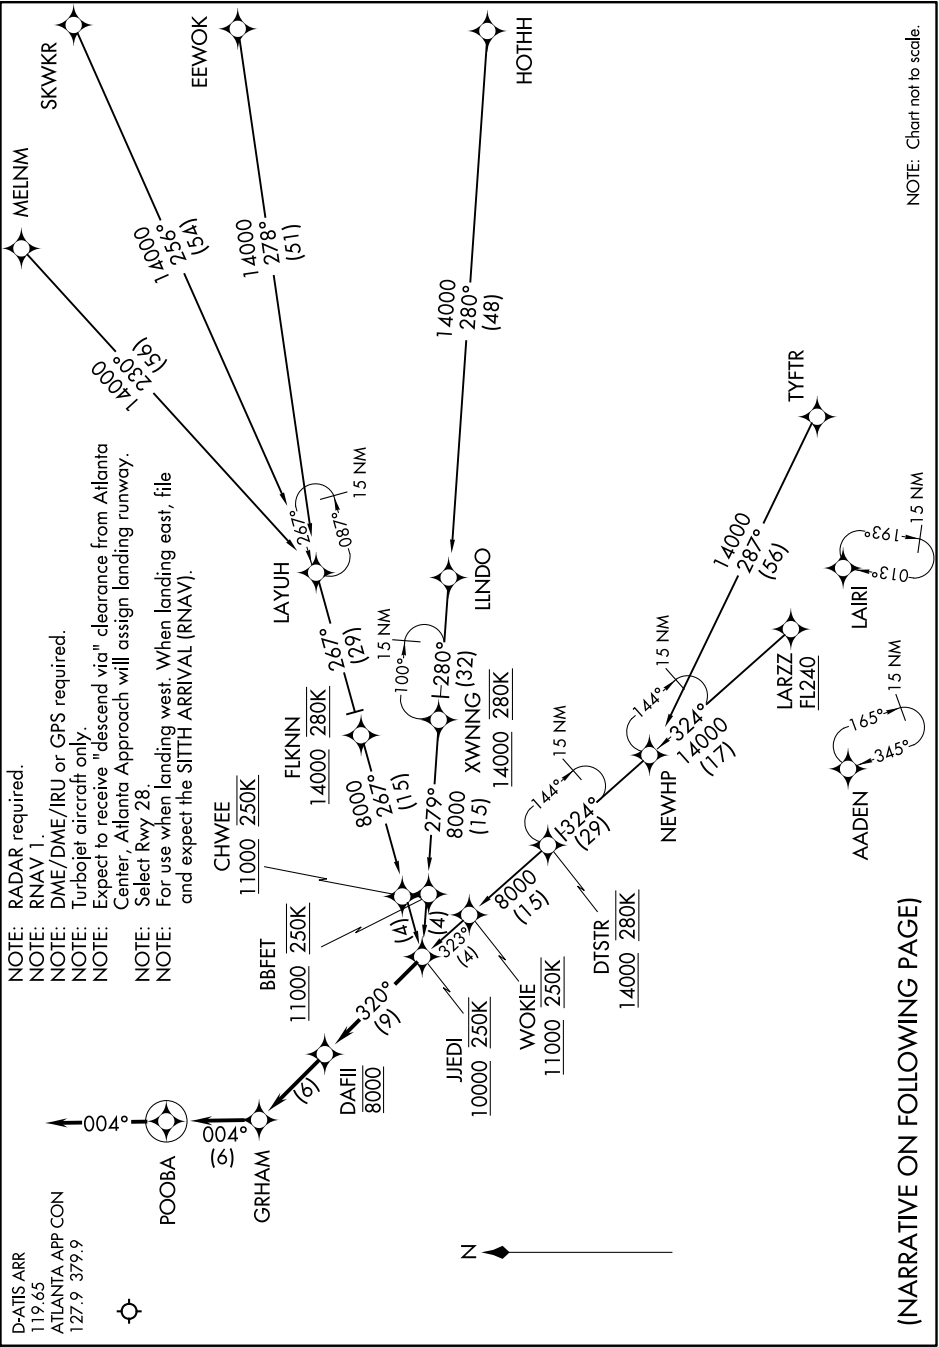

JJEDI TWO ARRIVAL (RNAV)

Transition Routes

SE-4, 16 JUN 2022 to 14 JUL 2022

NOTE: Chart not to scale.

SE-4, 16 JUN 2022 to 14 JUL 2022

(NARRATIVE ON FOLLOWING PAGE)