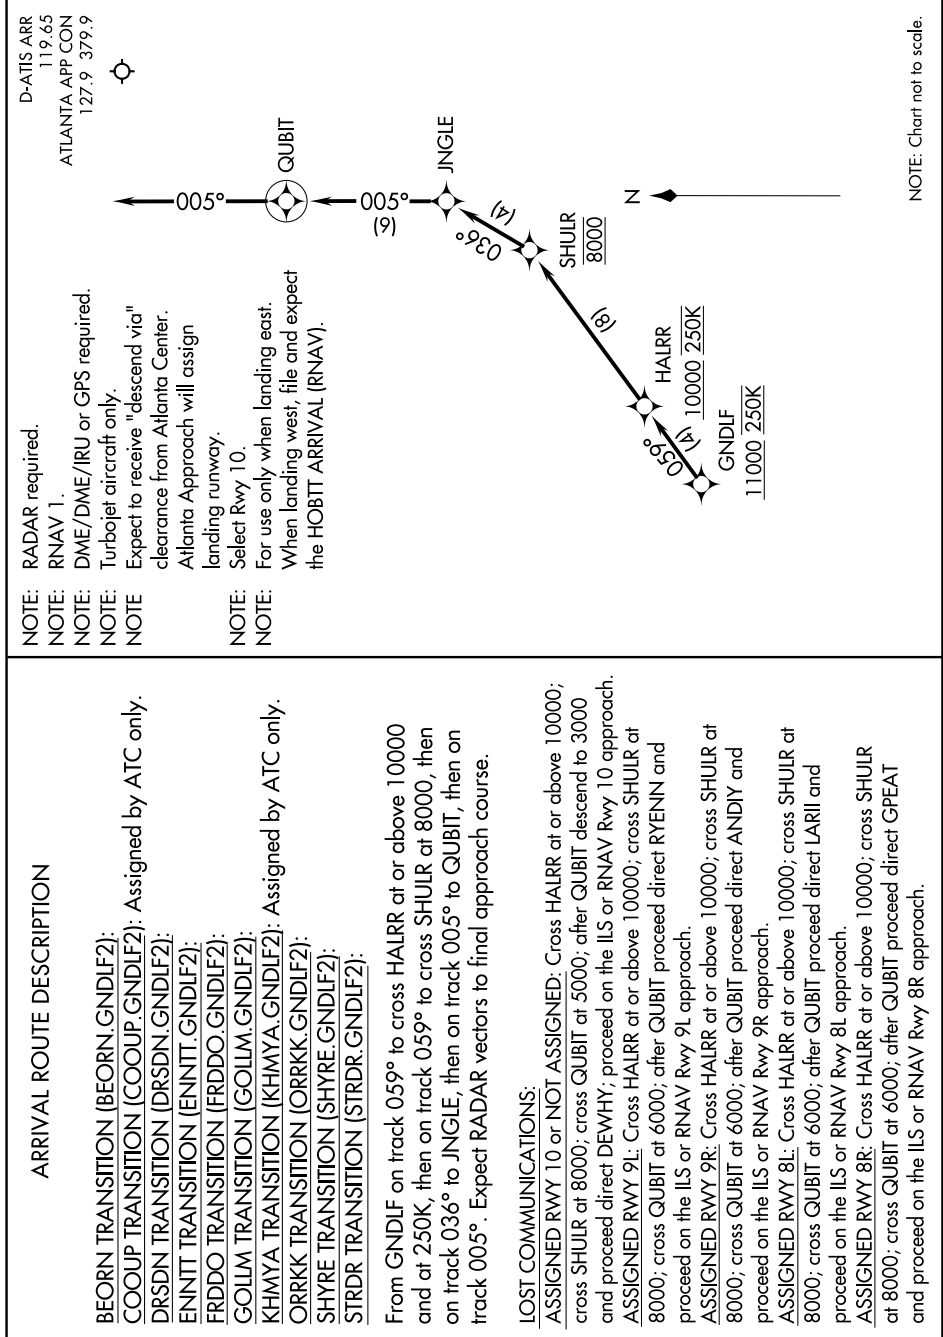

GNDLF TWO ARRIVAL(RNAV) Arrival Routes

SE-4, 16 JUN 2022 to 14 JUL 2022

SE-4, 16 JUN 2022 to 14 JUL 2022