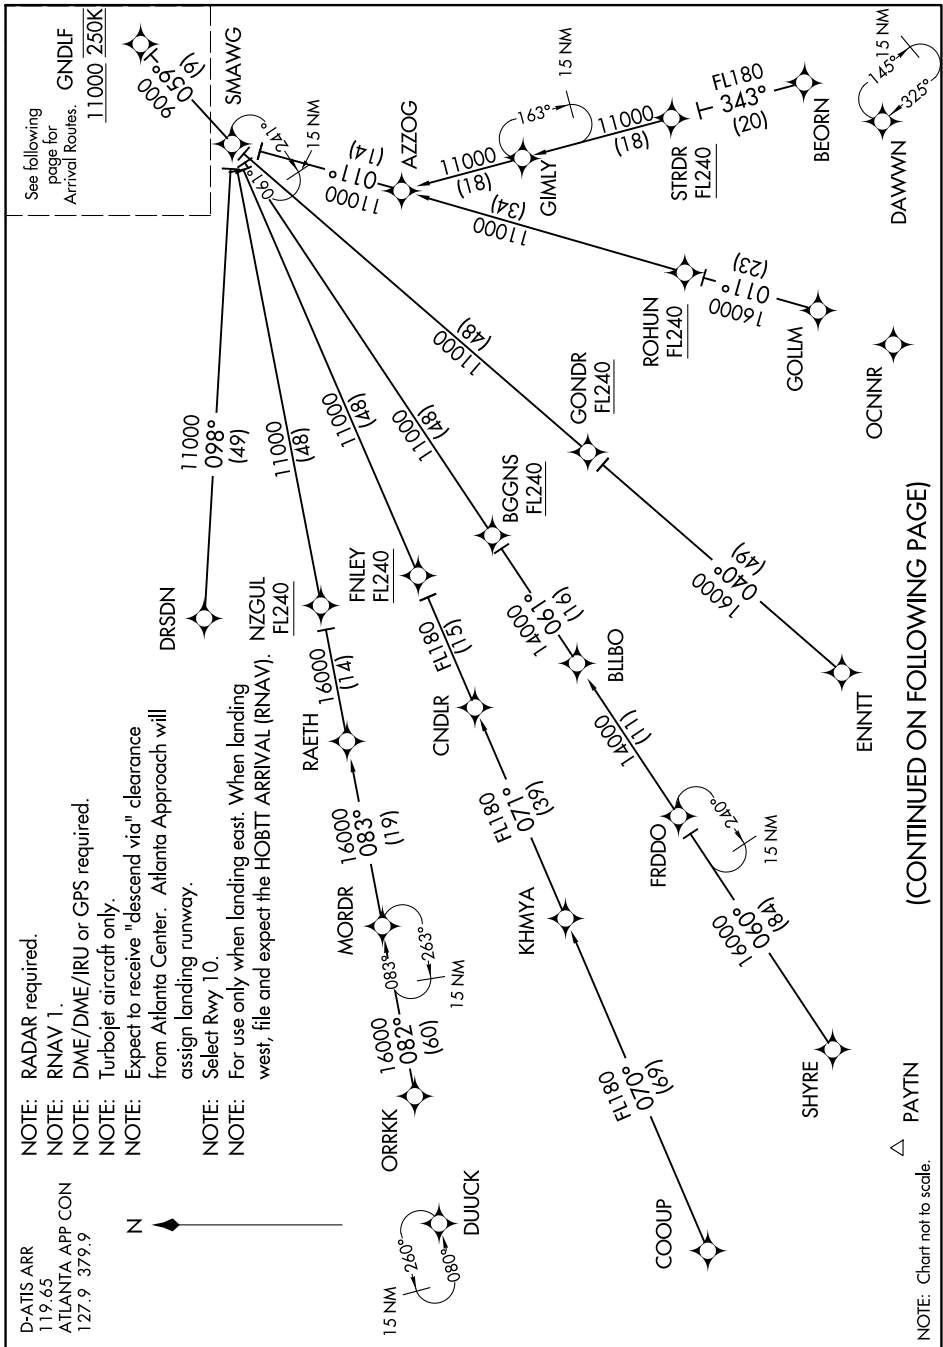

GNDLF TWO ARRIVAL(RNAV) Transition Routes

SE-4, 16 JUN 2022 to 14 JUL 2022

SE-4, 16 JUN 2022 to 14 JUL 2022

GNDLF TWO ARRIVAL (RNAV) Transition Routes