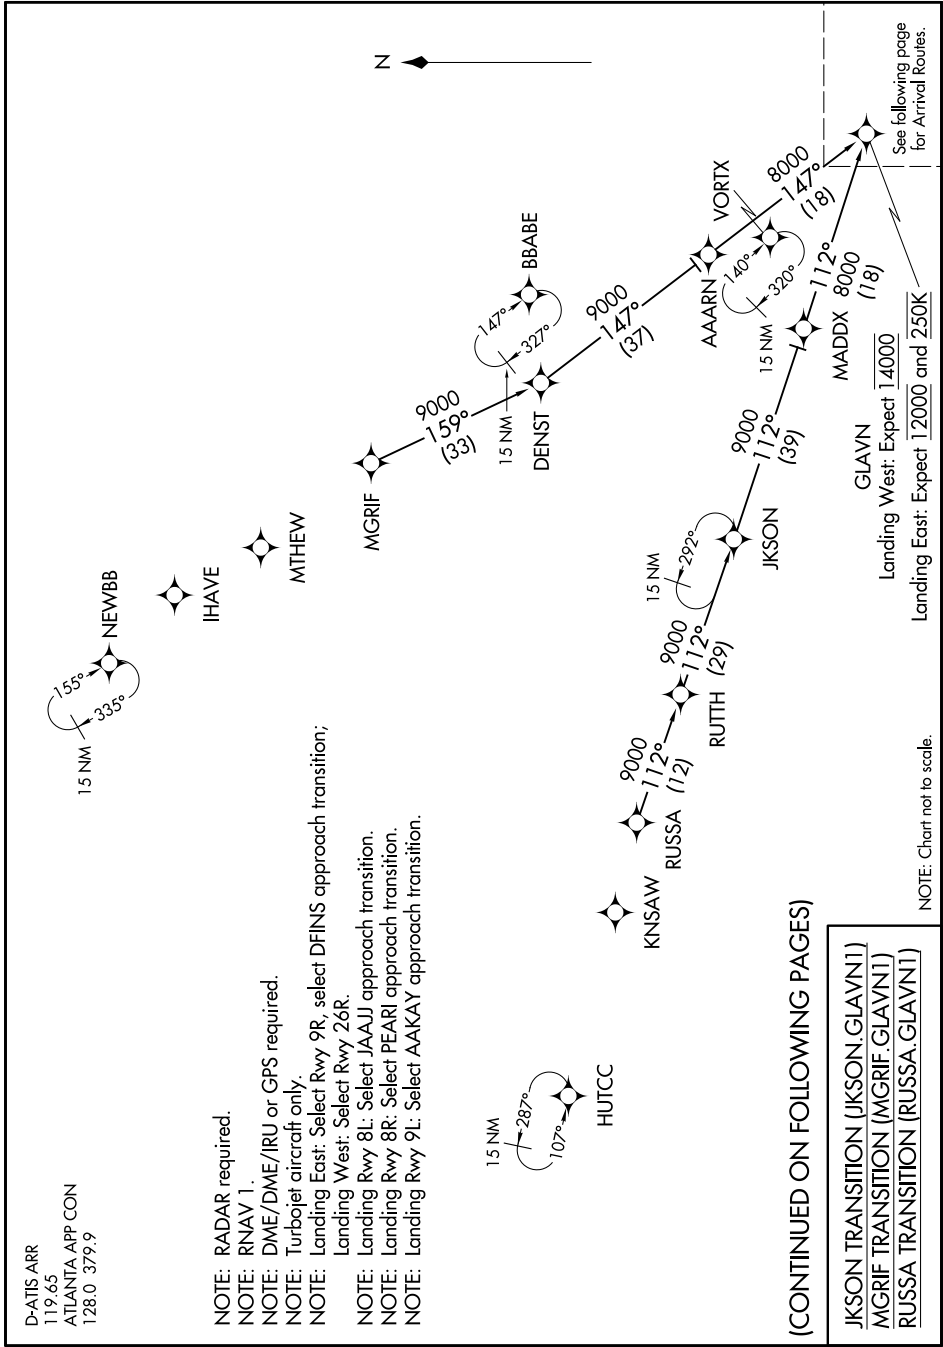

GLAVN ONE ARRIVAL (RNAV) Transition Routes

SE-4, 16 JUN 2022 to 14 JUL 2022

SE-4, 16 JUN 2022 to 14 JUL 2022