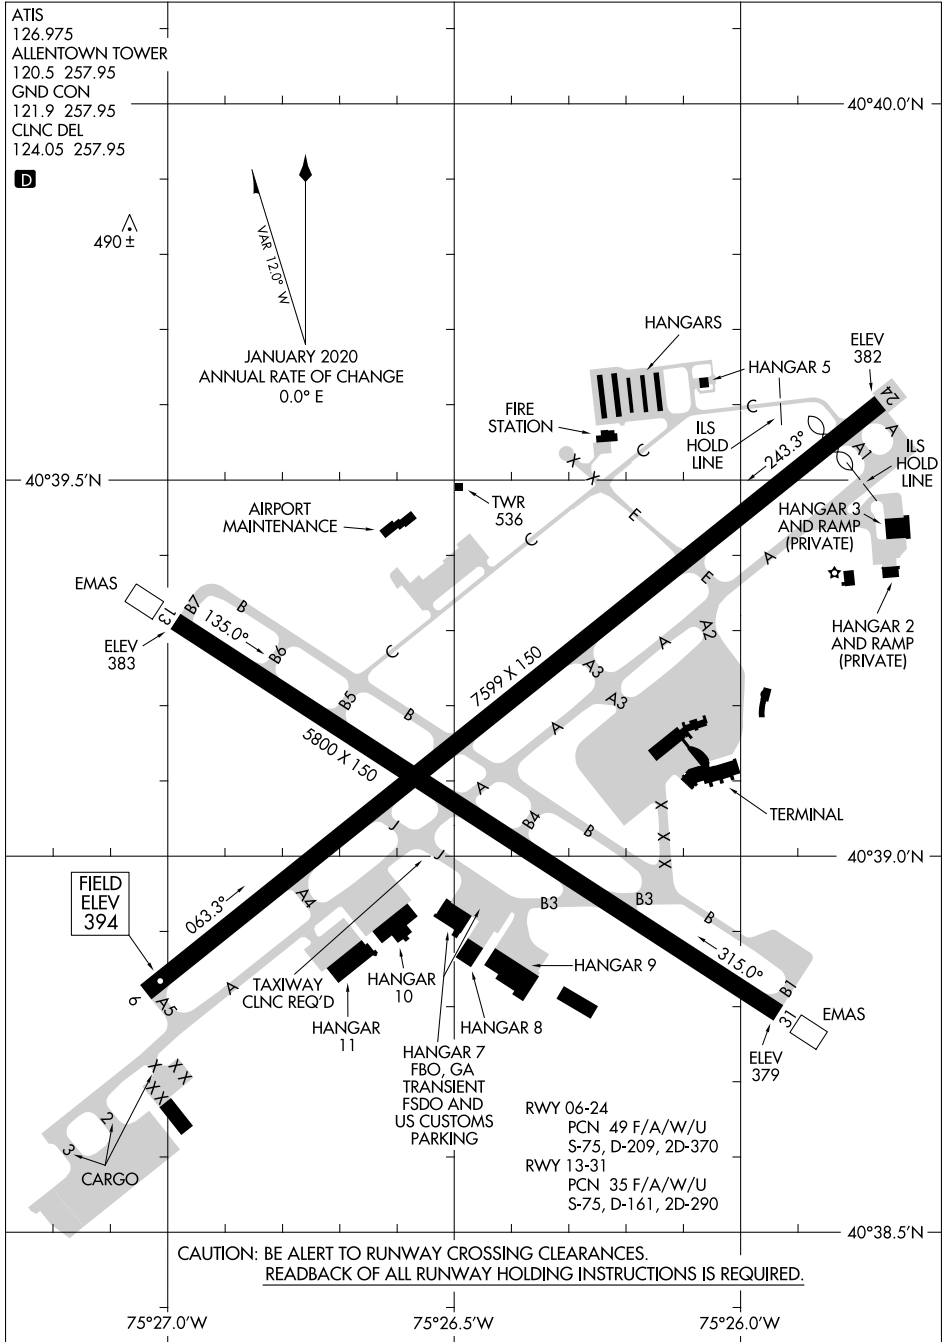

AIRPORT DIAGRAM

AL-15 (FAA)

LEHIGH VALLEY INTL (ABE)
ALLENTOWN, PENNSYLVANIA

NE-4, 16 JUN 2022 to 14 JUL 2022

NE-4, 16 JUN 2022 to 14 JUL 2022

AIRPORT DIAGRAM

ALLENTOWN, PENNSYLVANIA
LEHIGH VALLEY INTL (ABE)