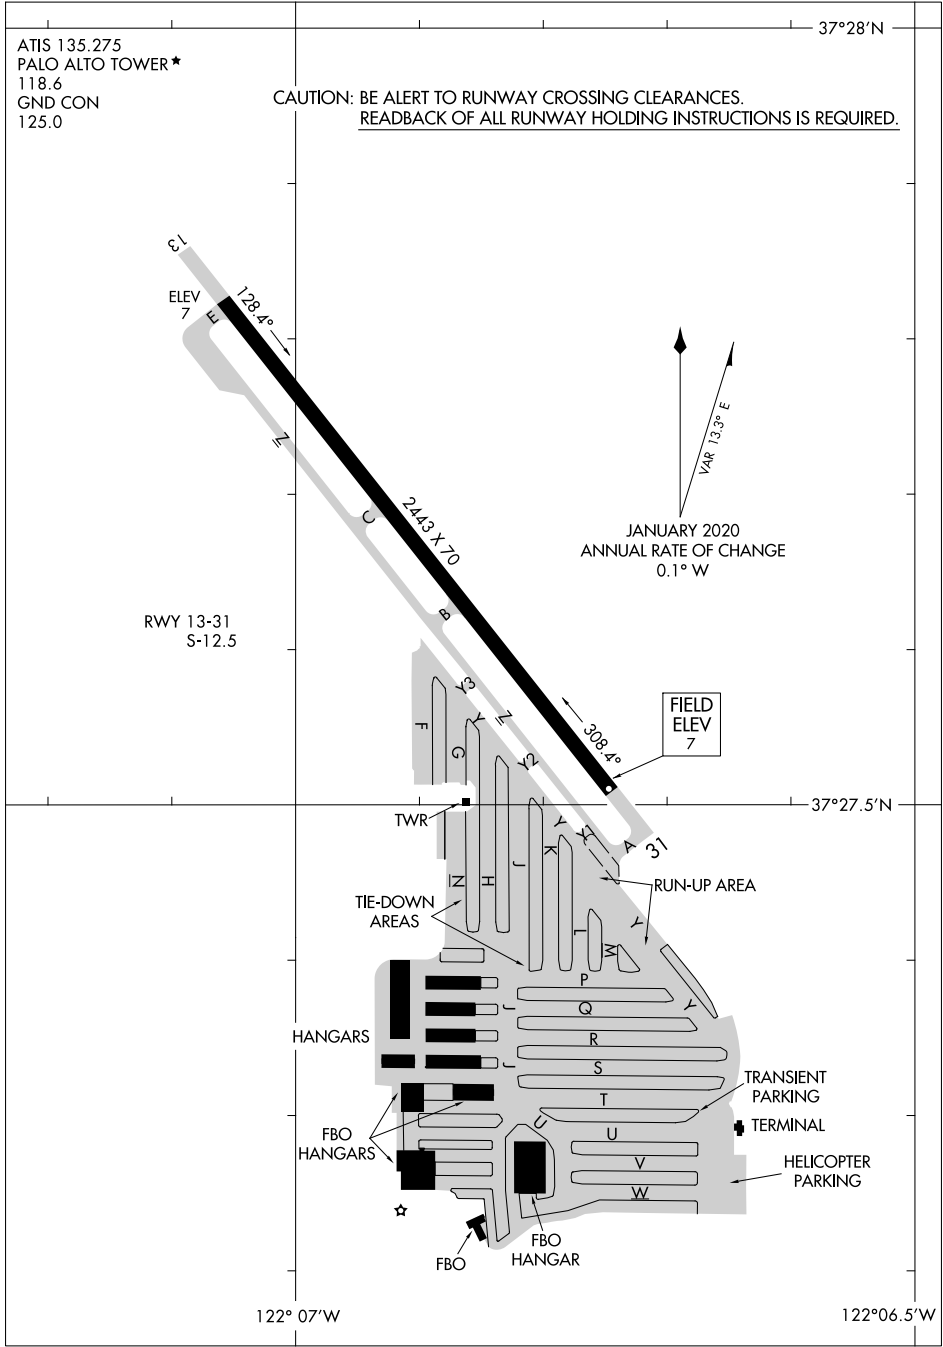

# AIRPORT DIAGRAM

AL-9216 (FAA)

PALO ALTO (P.A.O)  
PALO ALTO, CALIFORNIA

ATIS 135.275  
PALO ALTO TOWER ★  
118.6  
GND CON  
125.0

CAUTION: BE ALERT TO RUNWAY CROSSING CLEARANCES.  
READEBACK OF ALL RUNWAY HOLDING INSTRUCTIONS IS REQUIRED.

37°28'N

SW-2, 30 DEC 2021 to 27 JAN 2022

SW-2, 30 DEC 2021 to 27 JAN 2022