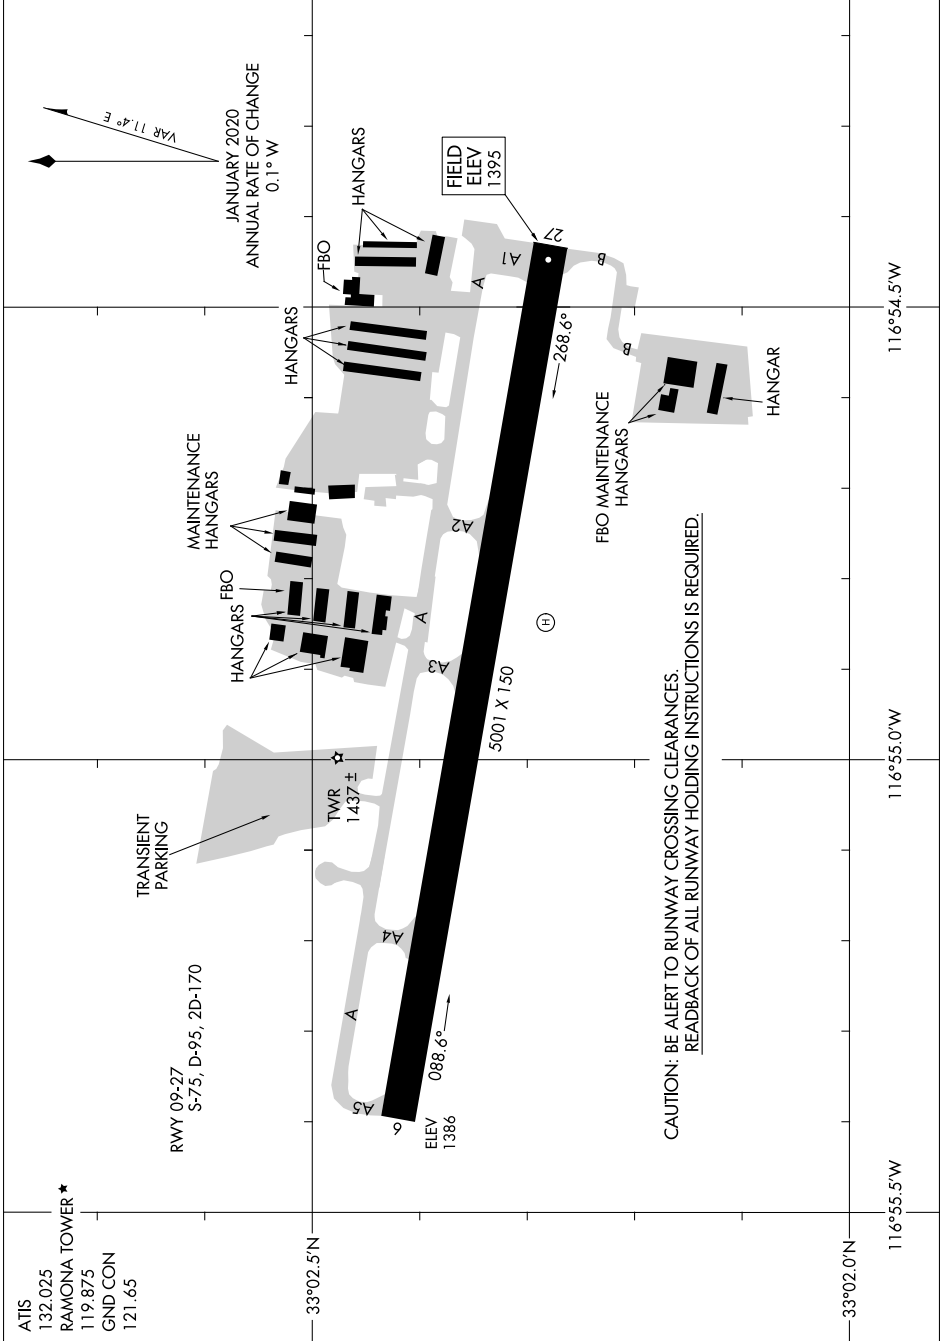

AIRPORT DIAGRAM

AL-6667 (FAA)

RAMONA (RNM)
RAMONA, CALIFORNIA

SW-3, 30 DEC 2021 to 27 JAN 2022

SW-3, 30 DEC 2021 to 27 JAN 2022

AIRPORT DIAGRAM

RAMONA, CALIFORNIA
RAMONA (RNM)