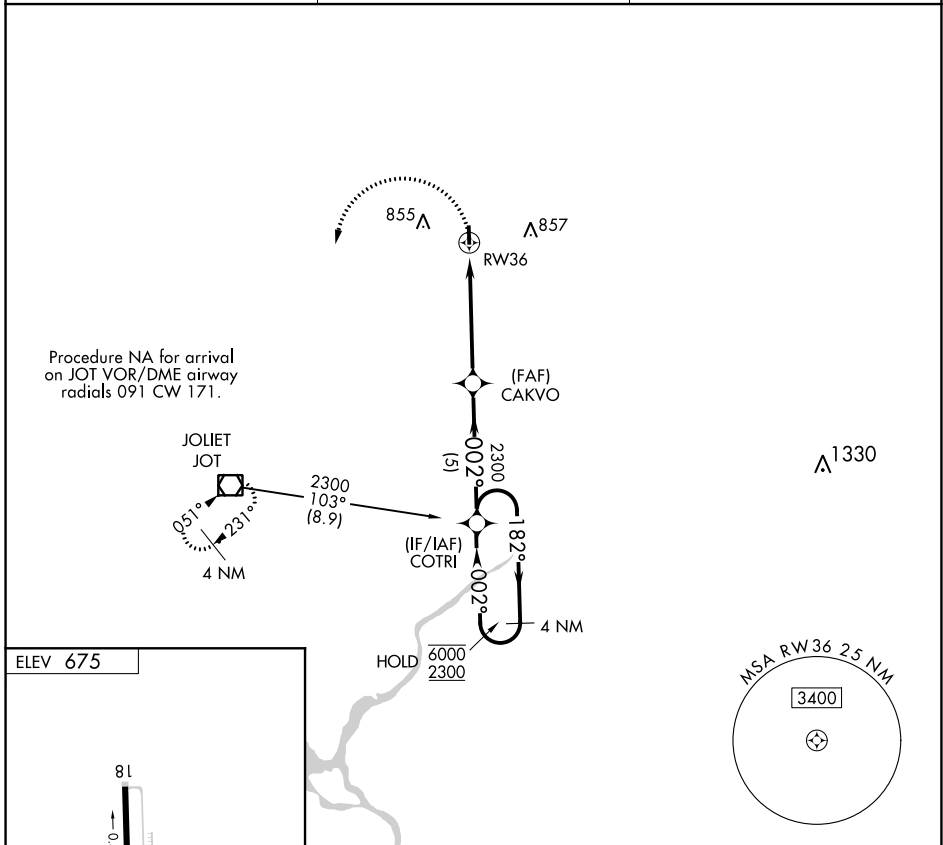

APP CRS 002°	Rwy Idg TDZE Apt Elev	N/A N/A 675
------------------------	-----------------------------	--

RNAV (GPS)-B

BOLINGBROOK'S CLOW INTL (1C5)

RNP APCH.		MISSED APPROACH: Climbing left turn to 2300 direct JOT VOR/DME and hold.
Procedure NA at night. Use Lewis University altimeter setting.		
LOT AWOS-3 118.525	CHICAGO APP CON 119.35 354.075	CTAF 122.9 0

CATEGORY	A	B	C	D
CIRCLING	1160-1 485 (500-1)	1220-1 545 (600-1)	NA	