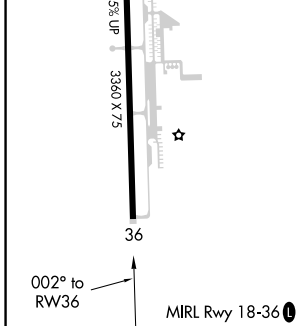

APP CRS 002°	Rwy Idg TDZE Apt Elev	N/A N/A 675
------------------------	-----------------------------	--

RNAV (GPS)-B

BOLINGBROOK'S CLOW INTL (1C5)

RNP APCH.		MISSED APPROACH: Climbing left turn to 2300 direct JOT VOR/DME and hold.
Procedure NA at night. Use Lewis University altimeter setting.		
LOT AWOS-3 118.525	CHICAGO APP CON 119.35 354.075	CTAF 122.9 0

CATEGORY	A	B	C	D
CIRCLING	1160-1 485 (500-1)	1220-1 545 (600-1)	NA	