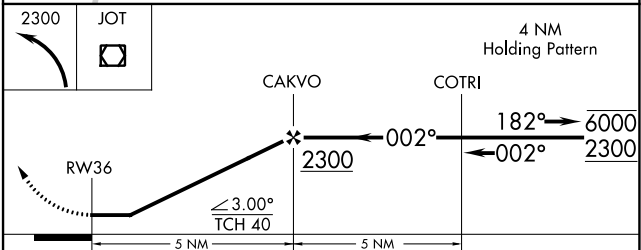

APP CRS 002°	Rwy Idg TDZE Apt Elev	N/A N/A 675
------------------------	-----------------------------	--

RNAV (GPS)-B

BOLINGBROOK'S CLOW INTL (1C5)

RNP APCH.		MISSED APPROACH: Climbing left turn to 2300 direct JOT VOR/DME and hold.
Procedure NA at night. Use Lewis University altimeter setting.		
LOT AWOS-3 118.525	CHICAGO APP CON 119.35 354.075	CTAF 122.9 0

CATEGORY	A	B	C	D
CIRCLING	1160-1 485 (500-1)	1220-1 545 (600-1)	NA	