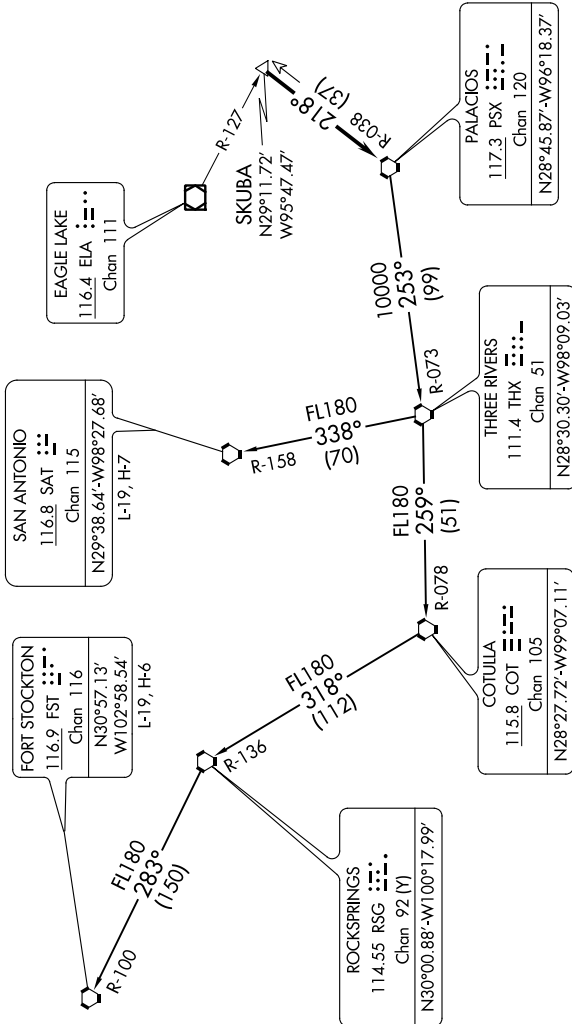

PALACIOS TWO DEPARTURE

SC-5, 30 DEC 2021 to 27 JAN 2022

**TOP ALTITUDE:
ASSIGNED BY ATC**

TAKEOFF MINIMUMS

Rwy 14: 300'-1 or standard with a minimum climb of 420' per NM to 300.
Rwy 32: Standard.

CTAF
122.8
HOUSTON DEP CON
134.45 284.0

(NARRATIVE ON FOLLOWING PAGE)

NOTE: RADAR required.
NOTE: Chart not to scale.

SC-5, 30 DEC 2021 to 27 JAN 2022

PALACIOS TWO DEPARTURE