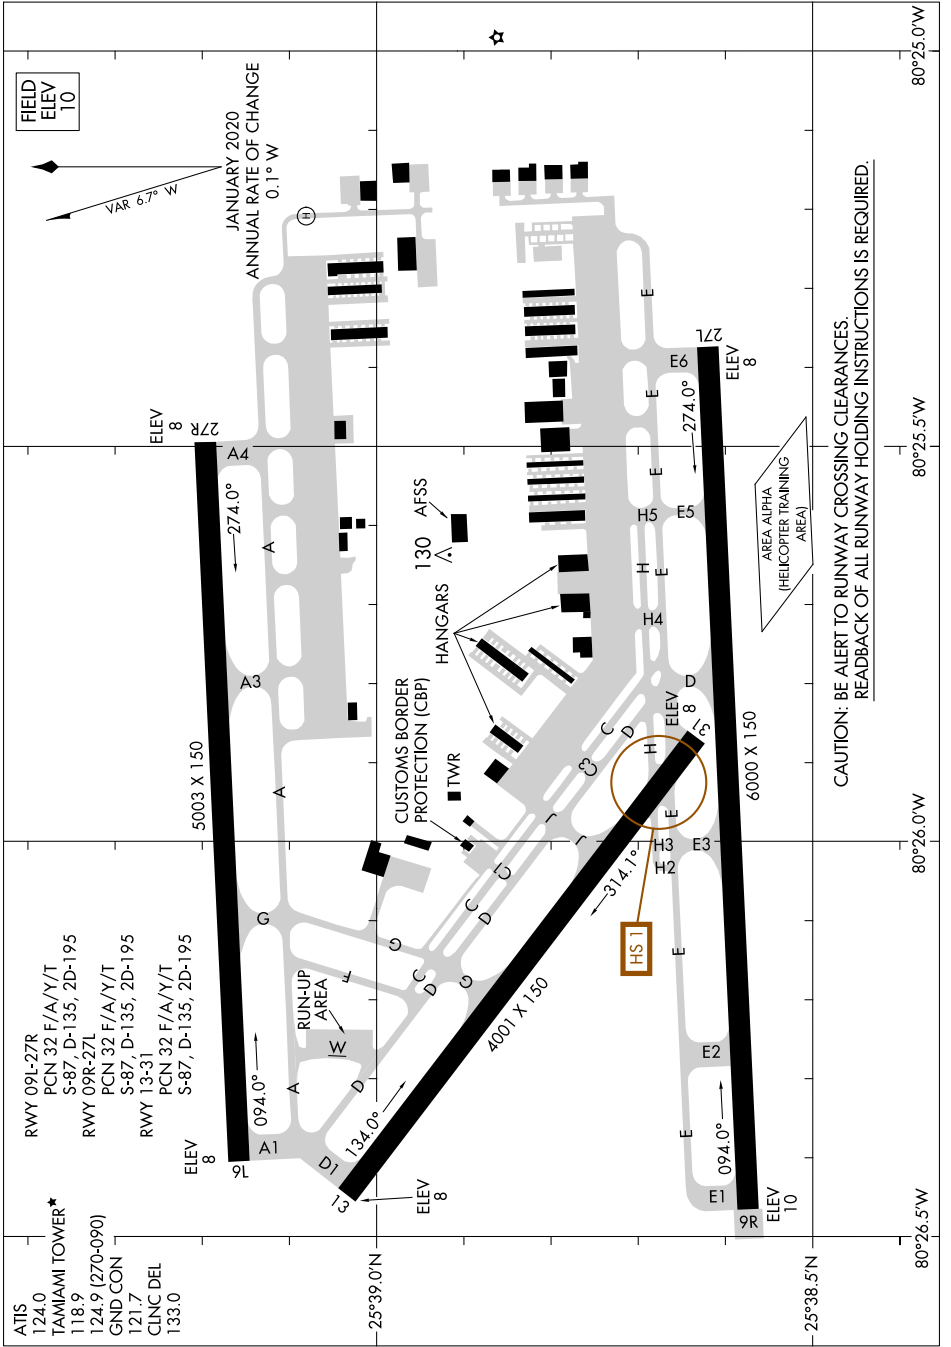

AIRPORT DIAGRAM

AL-5349 (FAA)

MIAMI EXEC (TMB)
MIAMI, FLORIDA

SE-3, 30 DEC 2021 to 27 JAN 2022

AIRPORT DIAGRAM

MIAMI, FLORIDA
MIAMI EXEC (TMB)

SE-3, 30 DEC 2021 to 27 JAN 2022

CAUTION: BE ALERT TO RUNWAY CROSSING CLEARANCES.
READBACK OF ALL RUNWAY HOLDING INSTRUCTIONS IS REQUIRED.