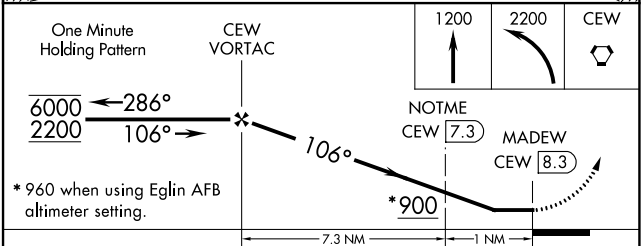

VORTAC CEW 115.9 Chan 106	APP CRS 106°	Rwy ldg TDZE Apt Elev N/A N/A 214
---	------------------------	--

VOR-A
BOB SIKES(CEW)

<p>⚠ Circling NA for Cat D west of Rwy 17-35. When local altimeter setting not received, use Eglin AFB altimeter setting and increase all MDA 60 feet and increase Circling Cat C/D visibility ¼ SM.</p>	<p>MISSED APPROACH: Climb to 1200 then climbing left turn to 2200 direct CEW VORTAC and hold.</p>	
<p>ASOS 119.275</p>	<p>EGLIN APP CON 124.05 284.65</p>	<p>UNICOM 122.95 (CTAF)</p>

CATEGORY	A	B	C	D
C CIRCLING	900-1 686 (700-1)		900-2 686 (700-2)	900-2½ 686 (700-2½)
NOTME FIX MINIMUMS (ADF OR DME REQUIRED)				
C CIRCLING	700-1 486 (500-1)		820-1¾ 606 (700-1¾)	840-2 626 (700-2)

SE-3, 30 DEC 2021 to 27 JAN 2022