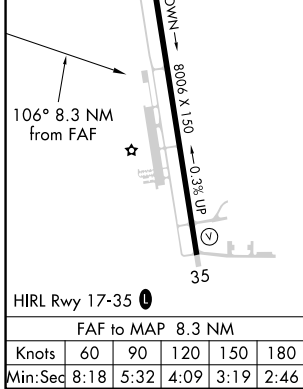

VORTAC CEW 115.9 Chan 106	APP CRS 106°	Rwy ldg TDZE Apt Elev N/A N/A 214
---	------------------------	--

VOR-A
BOB SIKES(CEW)

<p>⚠ Circling NA for Cat D west of Rwy 17-35. When local altimeter setting not received, use Eglin AFB altimeter setting and increase all MDA 60 feet and increase Circling Cat C/D visibility ¼ SM.</p>	<p>MISSED APPROACH: Climb to 1200 then climbing left turn to 2200 direct CEW VORTAC and hold.</p>	
<p>ASOS 119.275</p>	<p>EGLIN APP CON 124.05 284.65</p>	<p>UNICOM 122.95 (CTAF)</p>

CATEGORY	A	B	C	D
C CIRCLING	900-1 686 (700-1)		900-2 686 (700-2)	900-2½ 686 (700-2½)
NOTME FIX MINIMUMS (ADF OR DME REQUIRED)				
C CIRCLING	700-1 486 (500-1)		820-1¾ 606 (700-1¾)	840-2 626 (700-2)

SE-3, 30 DEC 2021 to 27 JAN 2022