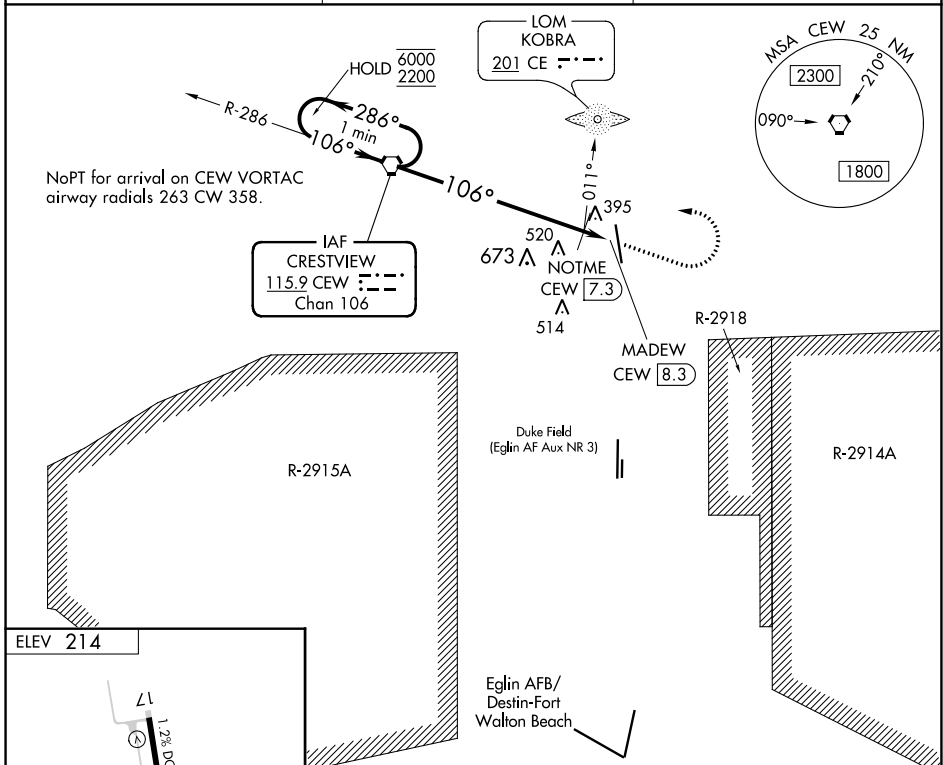

VORTAC CEW 115.9 Chan 106	APP CRS 106°	Rwy ldg TDZE Apt Elev N/A N/A 214
---	------------------------	--

VOR-A
BOB SIKES(CEW)

<p>⚠ Circling NA for Cat D west of Rwy 17-35. When local altimeter setting not received, use Eglin AFB altimeter setting and increase all MDA 60 feet and increase Circling Cat C/D visibility ¼ SM.</p>	<p>MISSED APPROACH: Climb to 1200 then climbing left turn to 2200 direct CEW VORTAC and hold.</p>	
<p>ASOS 119.275</p>	<p>EGLIN APP CON 124.05 284.65</p>	<p>UNICOM 122.95 (CTAF)</p>

CATEGORY	A	B	C	D
C CIRCLING	900-1 686 (700-1)		900-2 686 (700-2)	900-2½ 686 (700-2½)
NOTME FIX MINIMUMS (ADF OR DME REQUIRED)				
C CIRCLING	700-1 486 (500-1)		820-1¾ 606 (700-1¾)	840-2 626 (700-2)

SE-3, 30 DEC 2021 to 27 JAN 2022

SE-3, 30 DEC 2021 to 27 JAN 2022