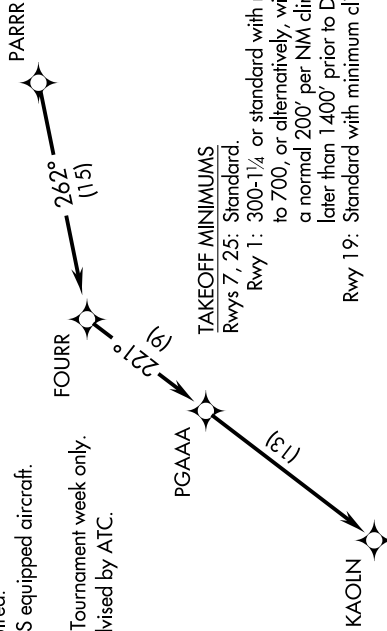

KAOLN SIX DEPARTURE (RNAV)

AIKEN RGNL (AIK)
AIKEN, SOUTH CAROLINA

SE-2, 30 DEC 2021 to 27 JAN 2022

**TOP ALTITUDE:
ASSIGNED BY ATC**

- NOTE: DME/DME/IRU or GPS required.
- NOTE: RADAR required for non-GPS equipped aircraft.
- NOTE: RNAV 1.
- NOTE: For use during Masters Golf Tournament week only.
- NOTE: Do not exceed 250K until advised by ATC.

NOTE: Chart not to scale.

DEPARTURE ROUTE DESCRIPTION

TAKEOFF RWYS 1, 7, 19, 25: Climb on assigned heading for RADAR vectors to PARRR, then on depicted route to KAOLN. Thence. . . .

. . . . maintain altitude assigned by ATC. Expect clearance to filed altitude/flight level within 10 minutes after departure.

KAOLN SIX DEPARTURE (RNAV)

(KAOLN6.KAOLN) 28FEB19

AIKEN, SOUTH CAROLINA
AIKEN RGNL (AIK)

SE-2, 30 DEC 2021 to 27 JAN 2022