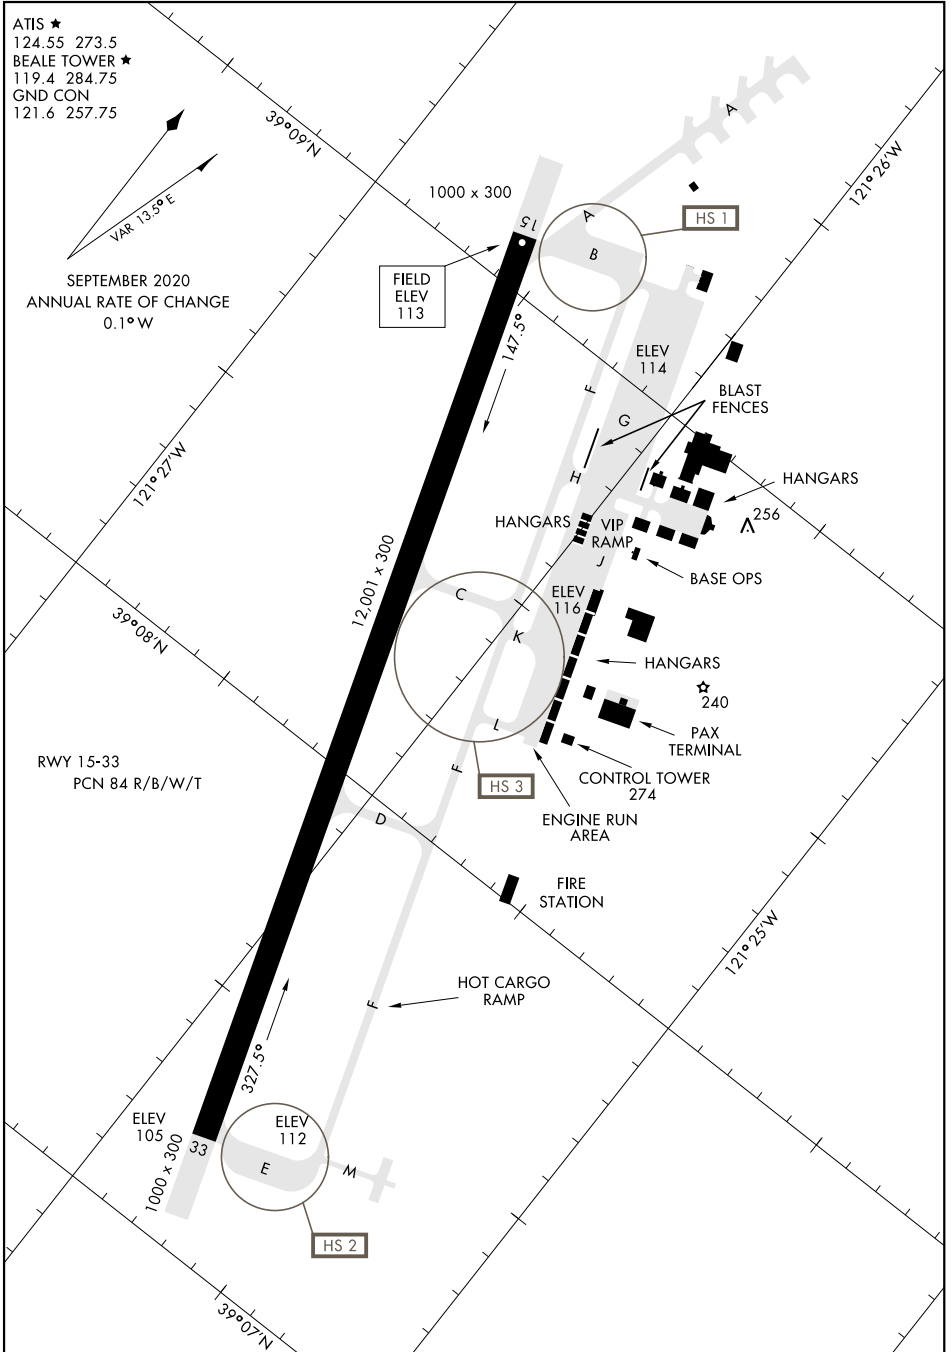

AIRPORT DIAGRAM

AFD-771 [USAF]

BEALE AFB (KBAB)
MARYSVILLE, CALIFORNIA

ATIS ★
124.55 273.5
BEALE TOWER ★
119.4 284.75
GND CON
121.6 257.75

SEPTEMBER 2020
ANNUAL RATE OF CHANGE
0.1° W

SW-2, 30 DEC 2021 to 27 JAN 2022

SW-2, 30 DEC 2021 to 27 JAN 2022

AIRPORT DIAGRAM

MARYSVILLE, CALIFORNIA
BEALE AFB (KBAB)