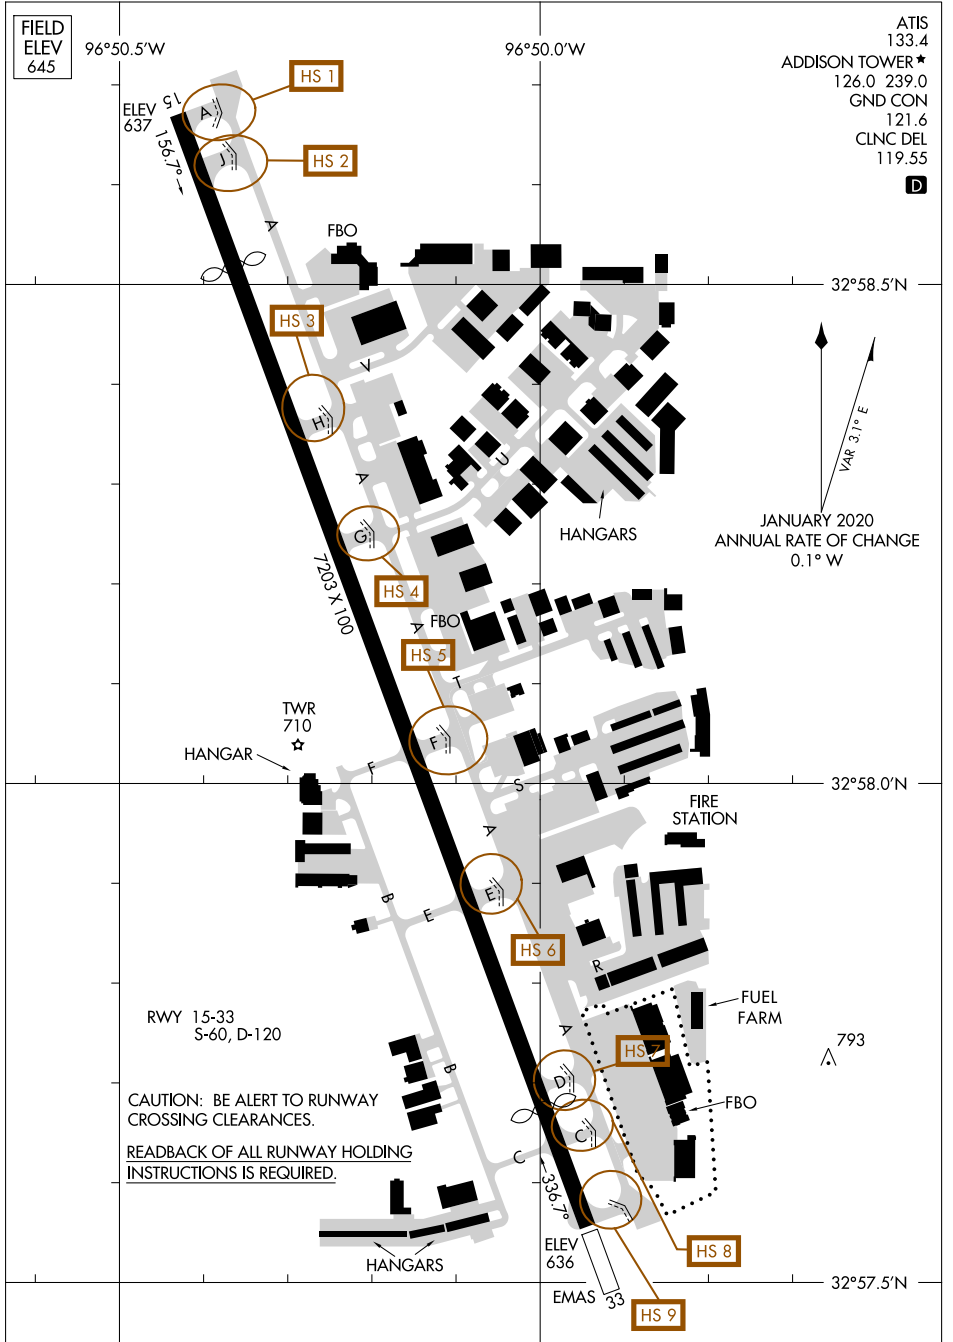

AIRPORT DIAGRAM

AL-768 (FAA)

ADDISON (ADS)
DALLAS, TEXAS

SC-2, 30 DEC 2021 to 27 JAN 2022

SC-2, 30 DEC 2021 to 27 JAN 2022