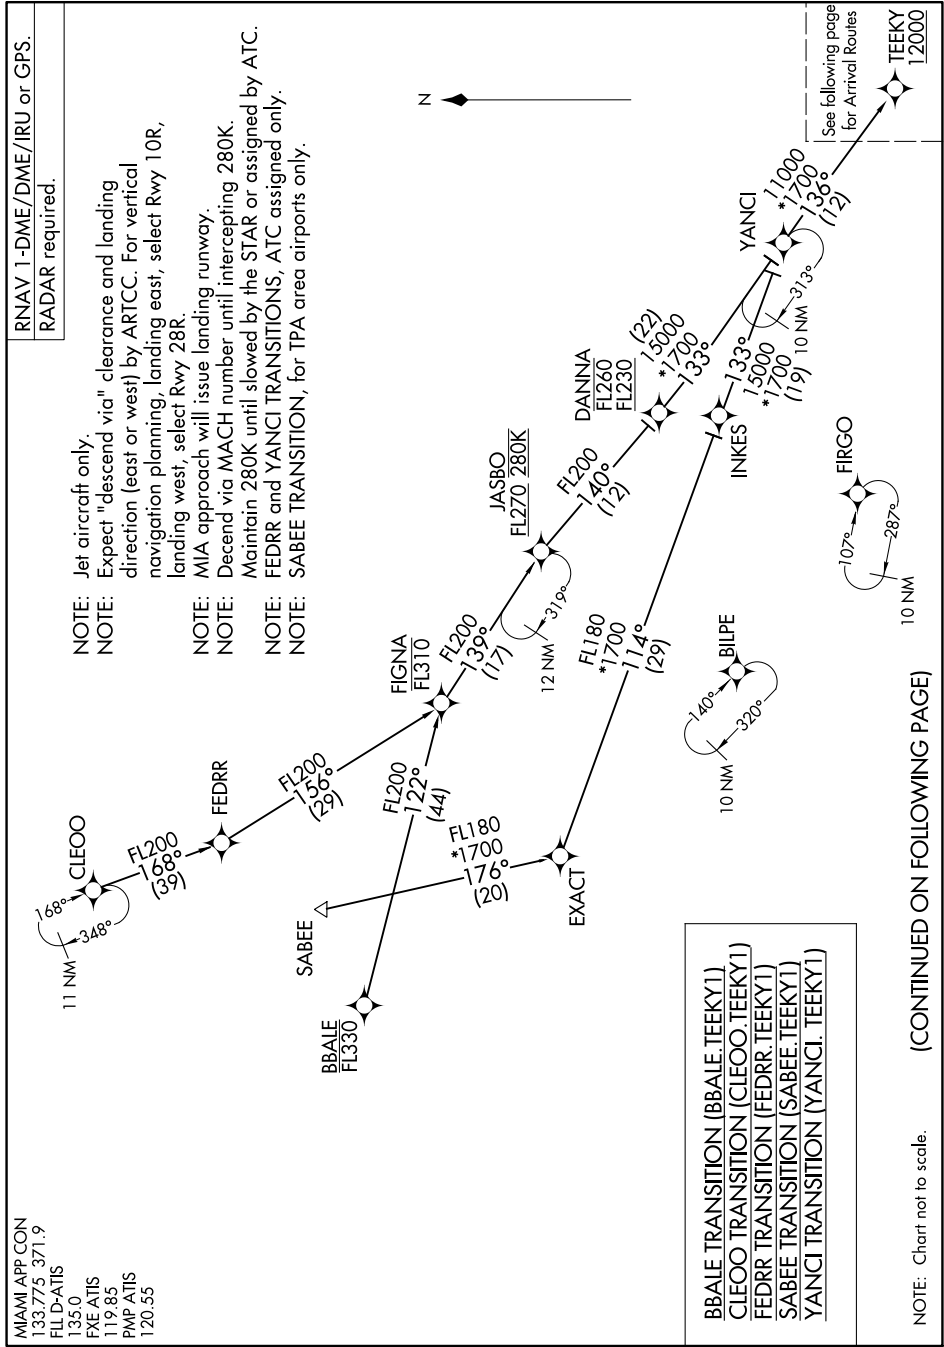

TEEKY ONE ARRIVAL (RNAV)

Transition Routes

FORT LAUDERDALE, FLORIDA

SE-3, 30 DEC 2021 to 27 JAN 2022

TEEKY ONE ARRIVAL (RNAV)

Transition Routes

FORT LAUDERDALE, FLORIDA

SE-3, 30 DEC 2021 to 27 JAN 2022