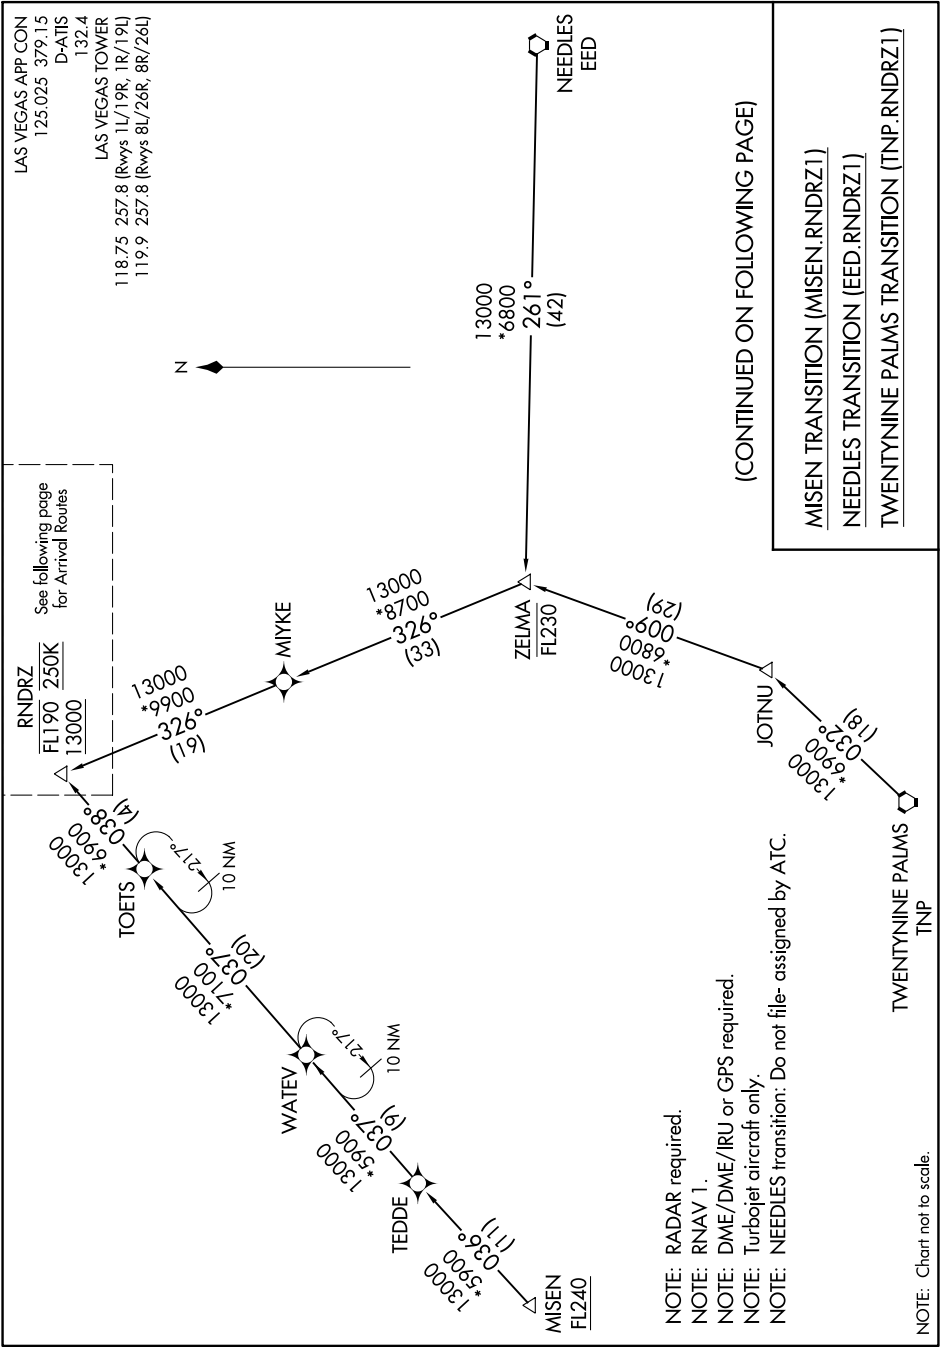

# RNRDZ ONE ARRIVAL (RNAV) Transition Routes

SW-4, 30 DEC 2021 to 27 JAN 2022

SW-4, 30 DEC 2021 to 27 JAN 2022

# RNRDZ ONE ARRIVAL (RNAV) Transition Routes