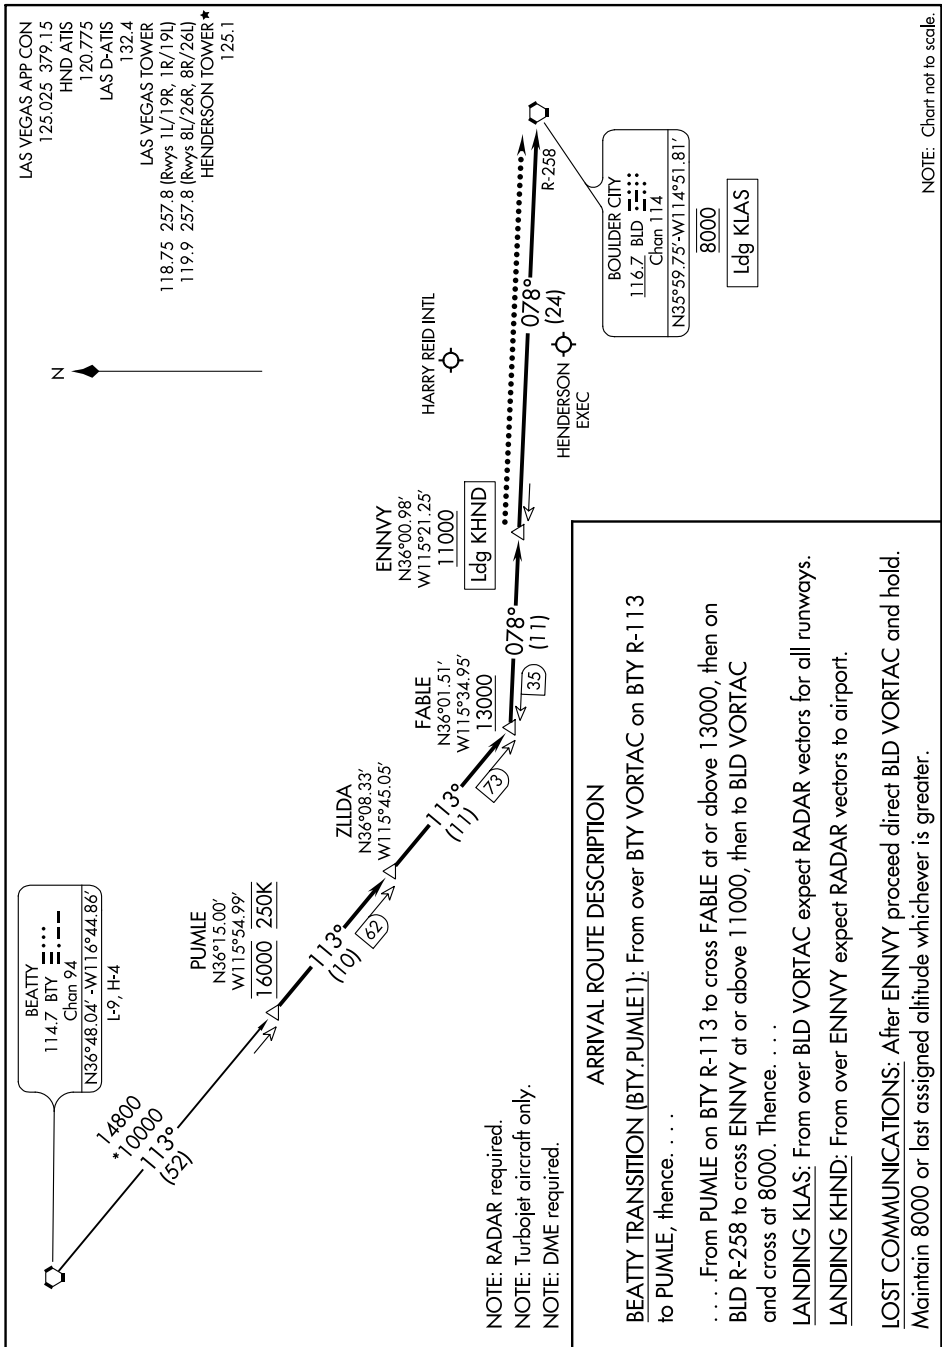

PUMLE ONE ARRIVAL

AL-662 (FAA)

LAS VEGAS, NEVADA

SW-4, 30 DEC 2021 to 27 JAN 2022

NOTE: Chart not to scale.

SW-4, 30 DEC 2021 to 27 JAN 2022

PUMLE ONE ARRIVAL

LAS VEGAS, NEVADA