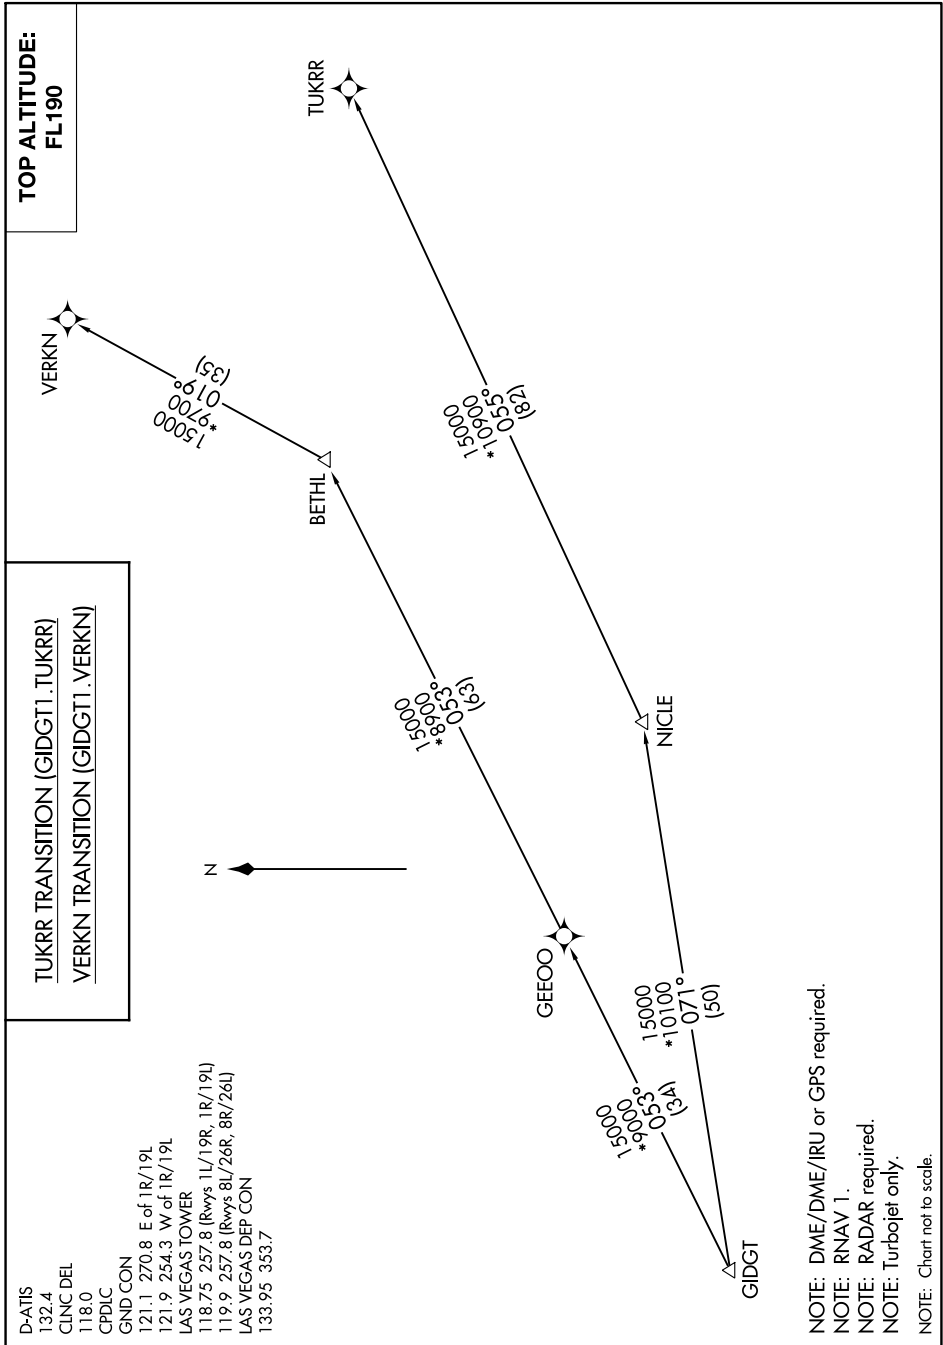

GIDGT ONE DEPARTURE (RNAV) Transition Routes

SW-4, 30 DEC 2021 to 27 JAN 2022

SW-4, 30 DEC 2021 to 27 JAN 2022