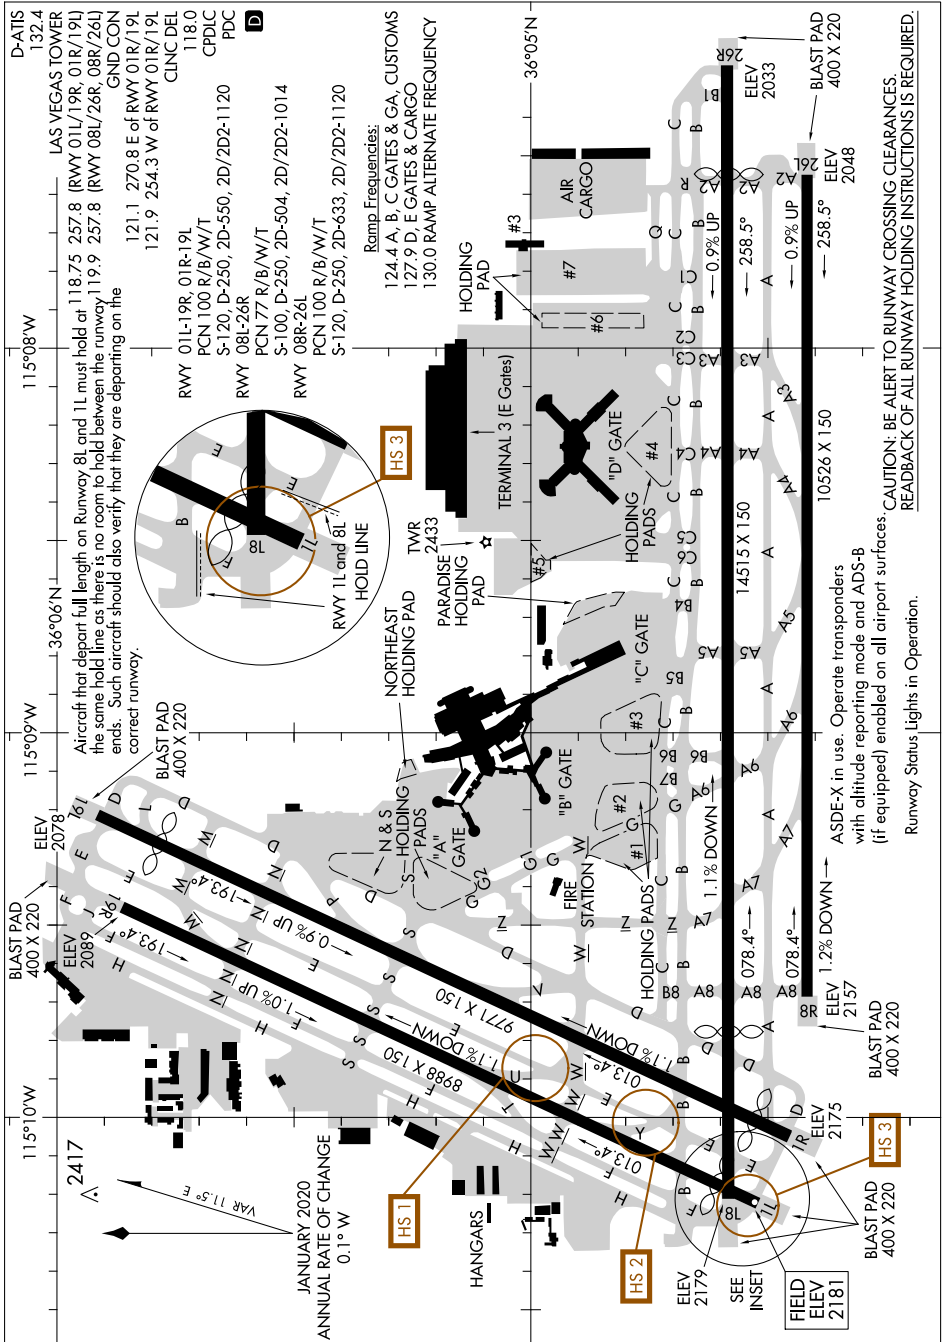

AIRPORT DIAGRAM

AL-662 (FAA)

HARRY REID INTL (LAS)
LAS VEGAS, NEVADA

SW-4, 30 DEC 2021 to 27 JAN 2022

SW-4, 30 DEC 2021 to 27 JAN 2022

AIRPORT DIAGRAM

LAS VEGAS, NEVADA
HARRY REID INTL (LAS)