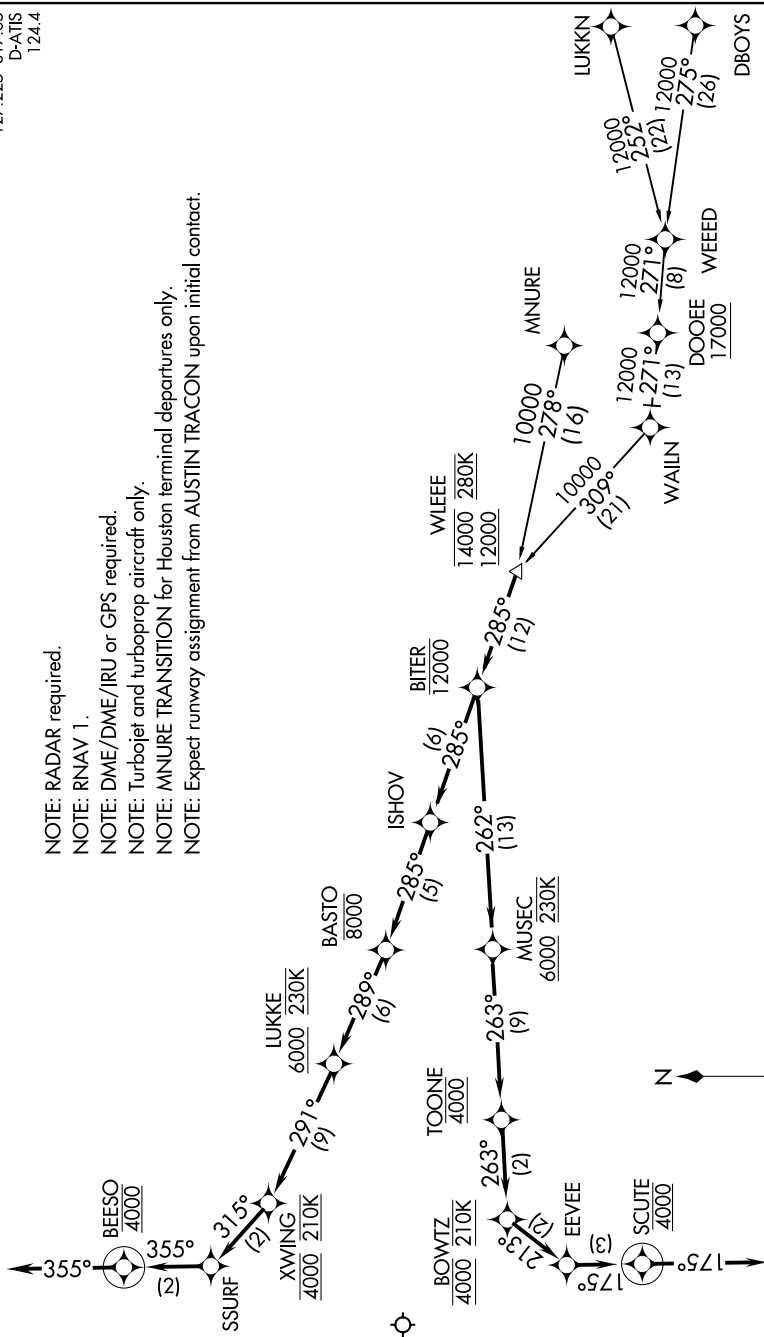

# WLEEE SIX ARRIVAL (RNAV)

AUSTIN APP CON  
127.225 317.65  
D-ATIS  
124.4

- NOTE: RADAR required.
- NOTE: RNAV 1.
- NOTE: DME/DME/IRU or GPS required.
- NOTE: Turbojet and turboprop aircraft only.
- NOTE: MNURE TRANSITION for Houston terminal departures only.
- NOTE: Expect runway assignment from AUSTIN TRACON upon initial contact.

NOTE: Chart not to scale.

(NARRATIVE ON FOLLOWING PAGE)

# WLEEE SIX ARRIVAL (RNAV)